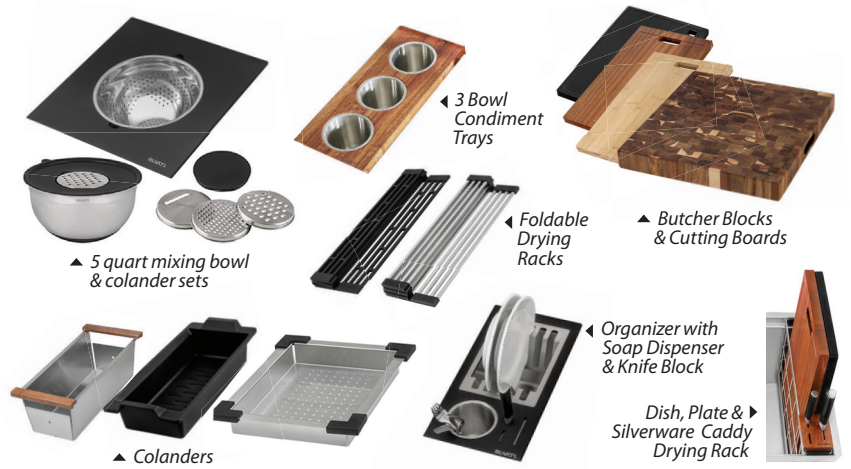

**PIONEERS OF THE WORKSTATION SINK** Workstation sinks are one of the most sought-after additions to today's kitchens and Ruvati is at the forefront of the trend with an enviable selection of models and accessories. With a smart ledge design and sliding accessories like colanders and cutting boards, workstation sinks have expanded the capabilities of the traditional kitchen sink, making it easy to prep and clean in the same space.

Dual-Tier Nova Workstation

Pearl Vessel Sink

Canali epiStone Bath Sink

MADE IN ITALY

Cordona Collection

**THE KITCHEN IS WHERE RUVATI TRULY SHINES.** They create versatile designs from the finest quality materials, such as Italian fireclay, beloved for its durable beauty, and granite composite, which mirrors the look and strength of natural stone. Ruvati also brings colorful options to the kitchen with nano-PVD technology that adds a resilient overlay to stainless steel in shades of copper, gold and matte black. One of their newest lines - Hex - offers an embossed finish stainless steel bottom that cleverly conceals any scratches with a geometric texture.