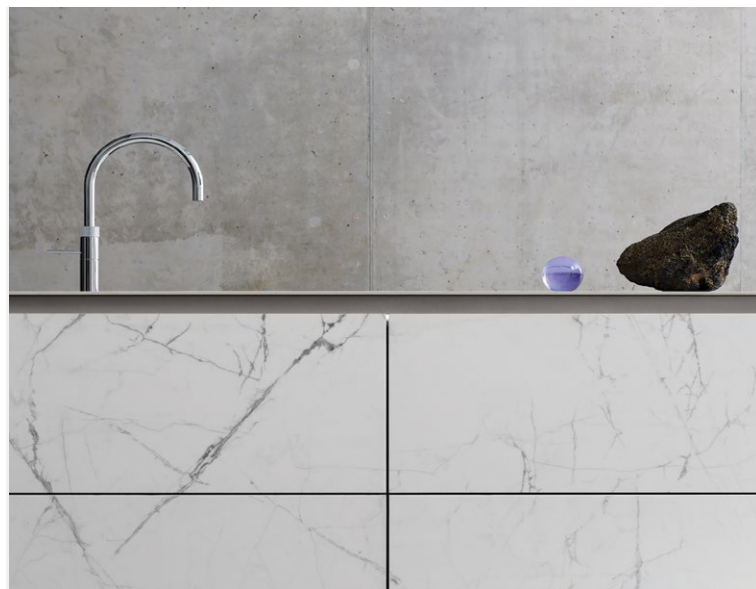

Pebble Gray and even Black. Four metallic finishes include Champagne and Rose Gold. Seven ceramic finishes include Syros Blanco and Savoia Perla. Eight manufactured wood veneers (SLX-HF) include the option of book-matched grains. Even the extruded aluminum channels are available in a multitude of artisan finishes, such as anodized stainless or any of the colors in SieMatic's expansive color program.

Whether you're looking to create a light and bright minimalistic kitchen or infuse a sense of ethereal warmth and romance, SLX creates an enchanting look day or night. Lights play in the shadows, creating subtle nuances and setting a variety of moods. Each unique surface, from stainless steel to ceramic, to natural stone, reacts to the LED lights in a distinctive way, making every SLX kitchen unique.

An array of accessories and features, such as transparent doors, side panels, and pull-outs, all help to enhance the unbelievable lightness of the SLX's design. Details such as a handsome herringbone veneer back panel enhance the simplistic luxury of the SLX kitchen design. Visit www.siematic.com for more information about SieMatic and its products.

RU VATI

UNEXPECTED COLORS. UNCOMMON STYLE

Ruvati offers a rainbow of beautiful options for EpiStone bathroom sinks

Ruvati infuses an array of fresh colors into the bathroom with bold new finish options for their popular epiStone series of bathroom sinks. The chic collection of colors complements the modern profile of the sleek vessel-style basins, creating sensational statement pieces that are beautifully memorable and impressively practical. The matte black and classic white finishes offer a stylish twist far above the look of traditional porcelain sinks, but the color options don't stop there. Ruvati breaks out with eye-catching hues such as Avocado Lime Green, Pacific Blue and a lovely light pink called Sedona Clay. These pops of color are elegant, luxurious and joyful, a fitting focal point for inspired bathrooms everywhere.

Made in Italy by skilled artisans, epiStone sinks are crafted from 70% crushed natural stone and minerals blended with proprietary resins. Ruvati uses state-of-the-art technology to create engineered stone that perfectly mimics the look of natural stone and is incredibly strong and durable. Its non-porous surface is easy to maintain and features a lovely satin finish that is silky smooth to the touch. The oval silhouette of the sink was intentionally designed for maximum comfort, enhanced water drainage, and efficient cleaning. The epiSinks are available in two size models – the Canali measures 19" x 14" and has a curve to the vessel base, while the spacious, straight-sided Omnia measures 23" x 15". epiStone sinks are meant to sit securely on the countertop with no mounting ring required. Their thick construction makes the sinks naturally sound-absorbing and a smart choice for busy bathrooms.