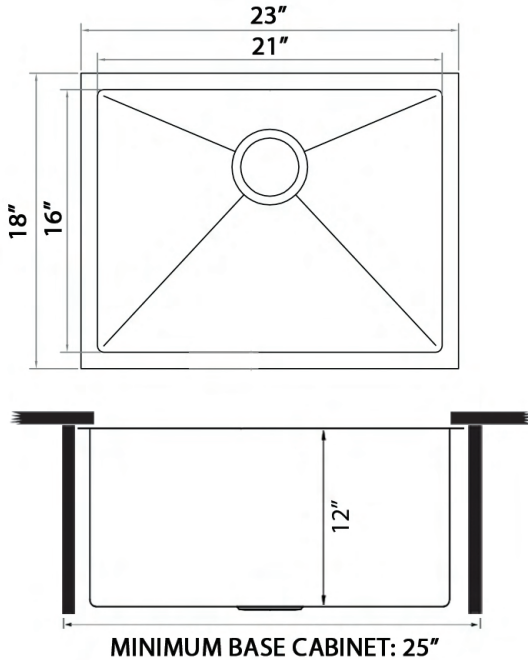

OPTIONAL ACCESSORIES (SOLD SEPARATELY)

DIMENSIONS

cUPC certified by IAPMO
to meet US and Canada
plumbing standards.

**SCAN TO REGISTER
YOUR WARRANTY**

or visit
ruvati.com/register

RUVATI USA
www.ruvati.com

Phone: 1.855.478.8284
Email: support@ruvati.com