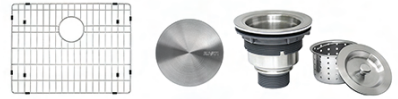

## MATERIAL

True 16 Gauge Thickness  
Premium T304 Grade Stainless Steel  
18/10 Chromium/Nickel Content  
Commercial Brushed Finish

## FEATURES

- Heavy duty sound guard padding and undercoating
- Slanted bottom with elegant drain grooves for easy draining
- Rounded inside corners

## NOMINAL DIMENSIONS

**Exterior:** 23" (wide) x 18" (front-to-back)  
**Interior Bowl:** 21" (wide) x 16" (front-to-back)  
**Bowl Depth:** 12"  
**Minimum Cabinet Size:** 25" wide  
**Drain Hole Size:** 3½"