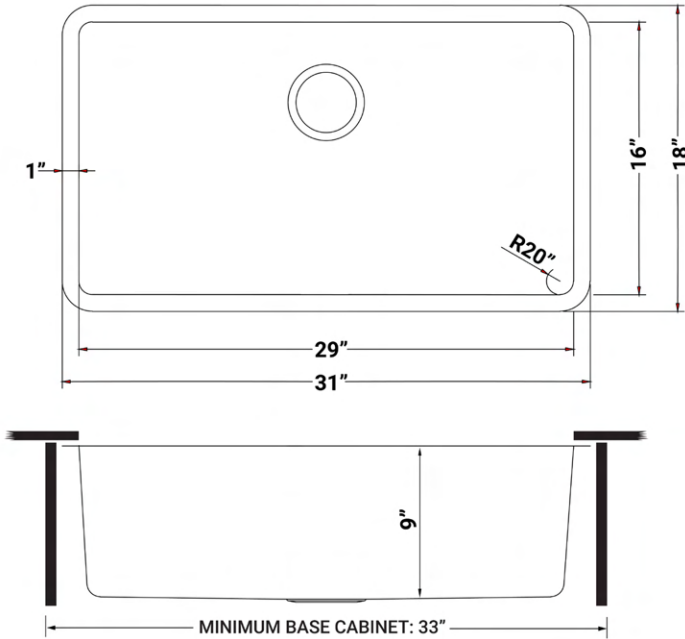

IN THE BOX

Rinse Grid
[RVA65001]

Cut-out
Template

Basket Strainer
[RVA1025]

Drain Cover
[RVA1035]

Mounting Clips
[RVA11031]

NOMINAL DIMENSIONS

Exterior: 31" (wide) x 18" (front-to-back)
Interior Bowl: 29" (wide) x 16" (front-to-back)
Bowl Depth: 9"
Minimum Cabinet Size: 33" wide
Drain Hole Size: 3½"

Deep Basket
Disposal Flange/Stopper
[RVA1052ST]

Garbage Disposal
Flange/Stopper
[RVA1042ST]

Deep Basket Strainer
and Stopper
[RVA1027ST]

DIMENSIONS

cUPC certified by IAPMO
to meet US and Canada
plumbing standards.