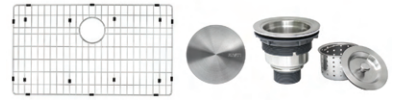

RVM5931

UNDERMOUNT KITCHEN SINK

RUVATI[®]
SPECIFICATION SHEET

MATERIAL

True 16 Gauge Thickness
Premium T304 Grade Stainless Steel
18/10 Chromium/Nickel Content
Commercial Brushed Finish

FEATURES

- Heavy duty sound guard padding and undercoating
- Curved bowl and rounded bottom for perfect drainage
- Large deep bowl

IN THE BOX

Rinse Grid
[RVA65001]

Cut-out
Template

Basket Strainer
[RVA1025]

Drain Cover
[RVA1035]

Mounting Clips
[RVA11031]

NOMINAL DIMENSIONS

Exterior: 31" (wide) x 18" (front-to-back)
Interior Bowl: 29" (wide) x 16" (front-to-back)
Bowl Depth: 9"
Minimum Cabinet Size: 33" wide
Drain Hole Size: 3½"