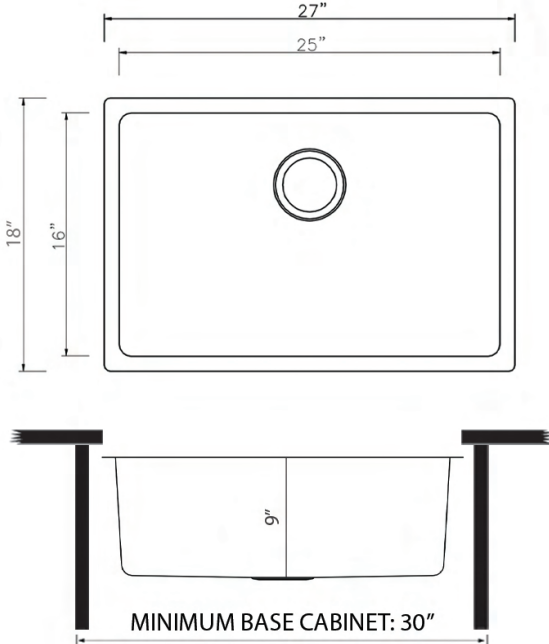

OPTIONAL ACCESSORIES (SOLD SEPARATELY)

DIMENSIONS

cUPC certified by IAPMO
to meet US and Canada
plumbing standards.

**SCAN TO REGISTER
YOUR WARRANTY**

or visit
ruvati.com/register

RUVATI USA
www.ruvati.com

Phone: 1.855.478.8284
Email: support@ruvati.com