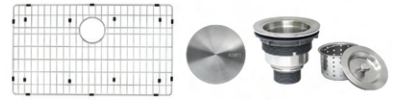

RVM5927

UNDERMOUNT KITCHEN SINK

RUVATI®

SPECIFICATION SHEET

MATERIAL

True 16 Gauge Thickness
Premium T304 Grade Stainless Steel
18/10 Chromium/Nickel Content
Commercial Brushed Finish

FEATURES

- Heavy duty sound guard padding and undercoating
- Curved bowl and rounded bottom for perfect drainage
- Large deep bowl

IN THE BOX

Rinse Grid
[RVA65927]

Cut-out
Template

Basket Strainer
[RVA1025]

Drain Cover
[RVA1035]

Mounting Clips
[RVA11031]

NOMINAL DIMENSIONS

Exterior: 27" (wide) x 18" (front-to-back)
Interior Bowl: 25" (wide) x 16" (front-to-back)
Bowl Depth: 9"
Minimum Cabinet Size: 30" wide
Drain Hole Size: 3½"

Installation Type:
Undermount
Inside Corners:
Rounded
Drain Location:
Rear Center

OPTIONAL ACCESSORIES (SOLD SEPARATELY)

Deep Basket
Disposal Flange
[RVA1049ST]

Deep Basket
Disposal Flange/Stopper
[RVA1052ST]