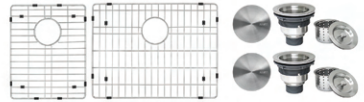

RVM5307

UNDERMOUNT KITCHEN SINK

RUVATI[®]
SPECIFICATION SHEET

MATERIAL

True 16 Gauge Thickness
Premium T304 Grade Stainless Steel
18/10 Chromium/Nickel Content
Commercial Brushed Finish

FEATURES

- Heavy duty sound guard padding and undercoating
- Curved bowl and rounded bottom for perfect drainage
- Large deep bowl

IN THE BOX

Rinse Grid
[RVA65173]

Cut-out
Template

Basket Strainer
[RVA1025] x 2

Drain Cover
[RVA1035] x 2

Mounting Clips
[RVA11031]

NOMINAL DIMENSIONS

Exterior: 31½" (wide) x 17¾" (front-to-back)
Interior Bowl: 10" x 15¾" (left) x 18½" x 15¾" (right)
Bowl Depth: 7" (left), 9" (right)
Minimum Cabinet Size: 36" wide
Drain Hole Size: 3½"