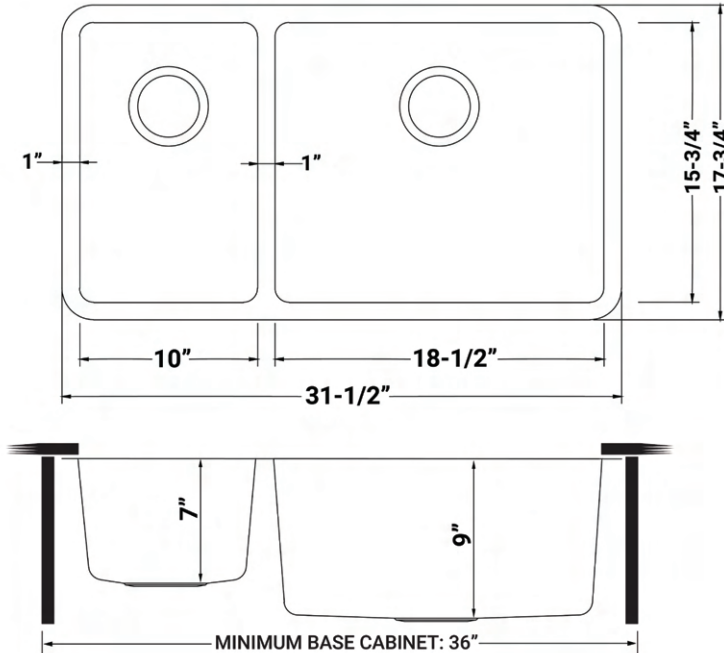

IN THE BOX

Rinse Grid
[RVA65173]

Cut-out
Template

Basket Strainer
[RVA1025] x 2

Drain Cover
[RVA1035] x 2

Mounting Clips
[RVA11031]

NOMINAL DIMENSIONS

Exterior: 31½" (wide) x 17¾" (front-to-back)
Interior Bowl: 10" x 15¾" (left) x 18½" x 15¾" (right)
Bowl Depth: 7" (left), 9" (right)
Minimum Cabinet Size: 36" wide
Drain Hole Size: 3½"

Deep Basket
Disposal Flange/Stopper
[RVA1052ST]

Garbage Disposal
Flange/Stopper
[RVA1042ST]

Deep Basket Strainer
and Stopper
[RVA1027ST]

DIMENSIONS

cUPC certified by IAPMO
to meet US and Canada
plumbing standards.