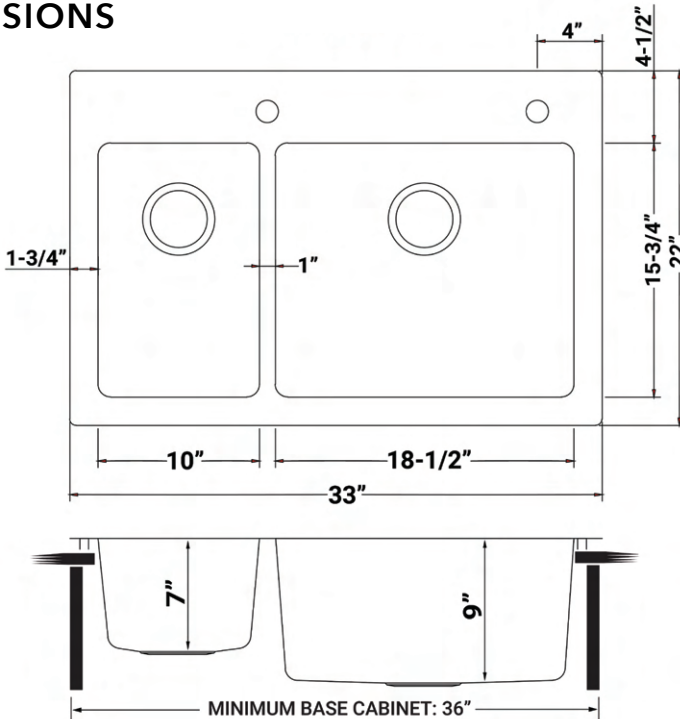

IN THE BOX

Rinse Grid
[RVA65173]

Cut-out
Template

Basket Strainer
[RVA1025] x 2

Drain Cover
[RVA1035] x 2

Mounting Clips
[RVA11044]

NOMINAL DIMENSIONS

Exterior: 33" (wide) x 22" (front-to-back)
Interior Bowl: 10" x 15¾" (left) x 18½" x 15¾" (right)
Bowl Depth: 7" (left), 9" (right)
Minimum Cabinet Size: 36" wide
Drain Hole Size: 3½"

Installation Type:
Topmount
Inside Corners:
Rounded
Drain Location:
Rear Center

OPTIONAL ACCESSORIES (SOLD SEPARATELY)

Deep Basket
Disposal Flange
[RVA1049ST]

Deep Basket
Disposal Flange/Stopper
[RVA1052ST]

Garbage Disposal
Flange/Stopper
[RVA1042ST]

Deep Basket Strainer
and Stopper
[RVA1027ST]

DIMENSIONS

cUPC certified by IAPMO
to meet US and Canada
plumbing standards.

**SCAN TO REGISTER
YOUR WARRANTY**

or visit
ruvati.com/register