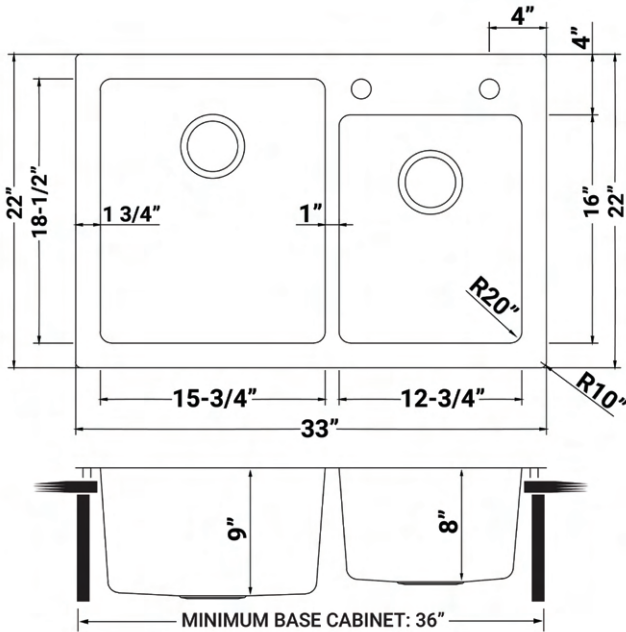

OPTIONAL ACCESSORIES (SOLD SEPARATELY)

DIMENSIONS

cUPC certified by IAPMO
to meet US and Canada
plumbing standards.

**SCAN TO REGISTER
YOUR WARRANTY**

or visit
ruvati.com/register

RUVATI USA

www.ruvati.com

Phone: 1.855.478.8284
Email: support@ruvati.com