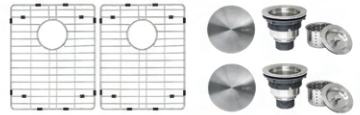

RVM5150

TOPMOUNT KITCHEN SINK

RUVATI®

SPECIFICATION SHEET

MATERIAL

True 16 Gauge Thickness
Premium T304 Grade Stainless Steel
18/10 Chromium/Nickel Content
Commercial Brushed Finish

FEATURES

- Heavy duty sound guard padding and undercoating
- Curved bowl and rounded bottom for perfect drainage
- Large deep bowl

IN THE BOX

Rinse Grid
[RVA65099]

Cut-out
Template

Basket Strainer
[RVA1025] x 2

Drain Cover
[RVA1035] x 2

Mounting Clips
[RVA11044]

NOMINAL DIMENSIONS

Exterior: 33" (wide) x 22" (front-to-back)
Interior Bowl: 14" x 16" (left) x 14" x 16" (right)
Bowl Depth: 9"
Minimum Cabinet Size: 36" wide
Drain Hole Size: 3½"

Installation Type:
Topmount
Inside Corners:
Rounded
Drain Location:
Rear Center