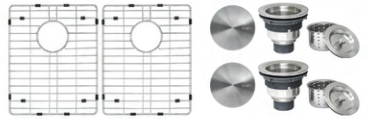

RVM5099

UNDERMOUNT KITCHEN SINK

RUVATI[®]
SPECIFICATION SHEET

MATERIAL

True 16 Gauge Thickness
Premium T304 Grade Stainless Steel
18/10 Chromium/Nickel Content
Commercial Brushed Finish

FEATURES

- Heavy duty sound guard padding and undercoating
- Curved bowl and rounded bottom for perfect drainage
- Large deep bowl

IN THE BOX

Rinse Grid
[RVA65099]

Cut-out
Template

Basket Strainer
[RVA1025] x 2

Drain Cover
[RVA1035] x 2

Mounting Clips
[RVA11031]

NOMINAL DIMENSIONS

Exterior: 31" (wide) x 18" (front-to-back)
Interior Bowl: 14" x 16" (left) x 14" x 16" (right)
Bowl Depth: 9"
Minimum Cabinet Size: 33" wide
Drain Hole Size: 3½"