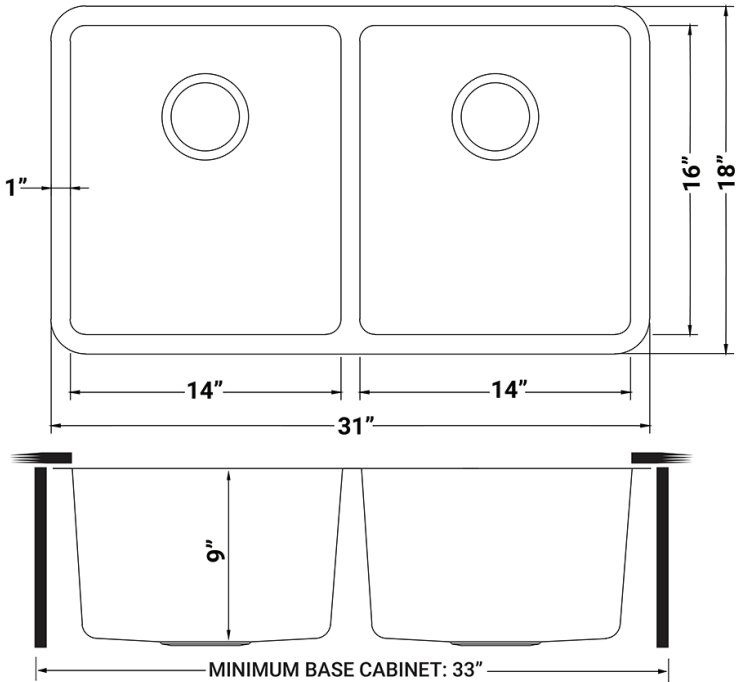

IN THE BOX

Rinse Grid
[RVA65099]

Cut-out
Template

Basket Strainer
[RVA1025] x 2

Drain Cover
[RVA1035] x 2

Mounting Clips
[RVA11031]

NOMINAL DIMENSIONS

Exterior: 31" (wide) x 18" (front-to-back)
Interior Bowl: 14" x 16" (left) x 14" x 16" (right)
Bowl Depth: 9"
Minimum Cabinet Size: 33" wide
Drain Hole Size: 3½"

Deep Basket
Disposal Flange/Stopper
[RVA1052ST]

Garbage Disposal
Flange/Stopper
[RVA1042ST]

Deep Basket Strainer
and Stopper
[RVA1027ST]

DIMENSIONS

cUPC certified by IAPMO
to meet US and Canada
plumbing standards.