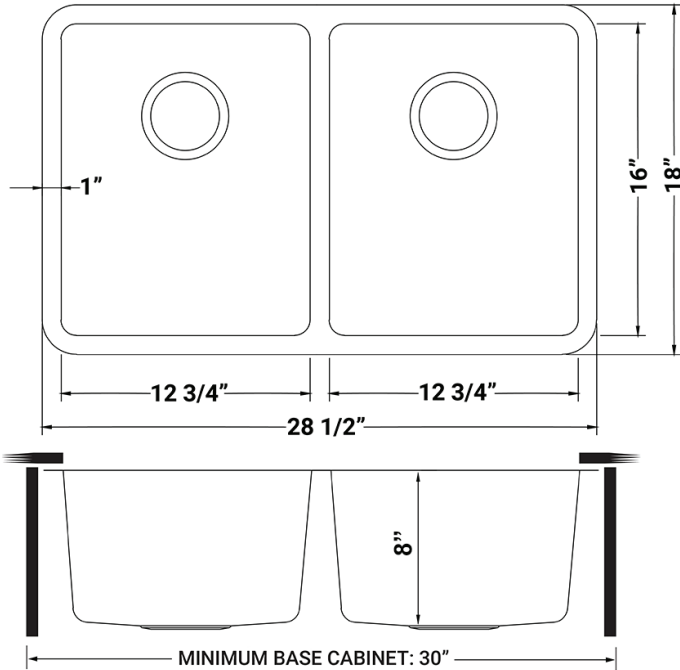

OPTIONAL ACCESSORIES (SOLD SEPARATELY)

DIMENSIONS

cUPC certified by IAPMO
to meet US and Canada
plumbing standards.

**SCAN TO REGISTER
YOUR WARRANTY**

or visit
ruvati.com/register

RUVATI USA
www.ruvati.com

Phone: 1.855.478.8284
Email: support@ruvati.com