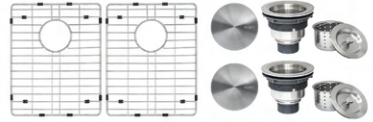

RVM5077

UNDERMOUNT KITCHEN SINK

RUVATI®

SPECIFICATION SHEET

MATERIAL

True 16 Gauge Thickness
Premium T304 Grade Stainless Steel
18/10 Chromium/Nickel Content
Commercial Brushed Finish

FEATURES

- Heavy duty sound guard padding and undercoating
- Curved bowl and rounded bottom for perfect drainage
- Large deep bowl

IN THE BOX

Rinse Grid
[RVA65077]

Cut-out
Template

Basket Strainer
[RVA1025] x 2

Drain Cover
[RVA1035] x 2

Mounting Clips
[RVA11031]

NOMINAL DIMENSIONS

Exterior: 28½" (wide) x 18" (front-to-back)
Interior Bowl: 12¾" x 16" (left) x 12¾" x 16" (right)
Bowl Depth: 8"
Minimum Cabinet Size: 30" wide
Drain Hole Size: 3½"

Installation Type:
Undermount
Inside Corners:
Rounded
Drain Location:
Rear Center

OPTIONAL ACCESSORIES (SOLD SEPARATELY)

Deep Basket
Disposal Flange
[RVA1049ST]

Deep Basket
Disposal Flange/Stopper
[RVA1052ST]