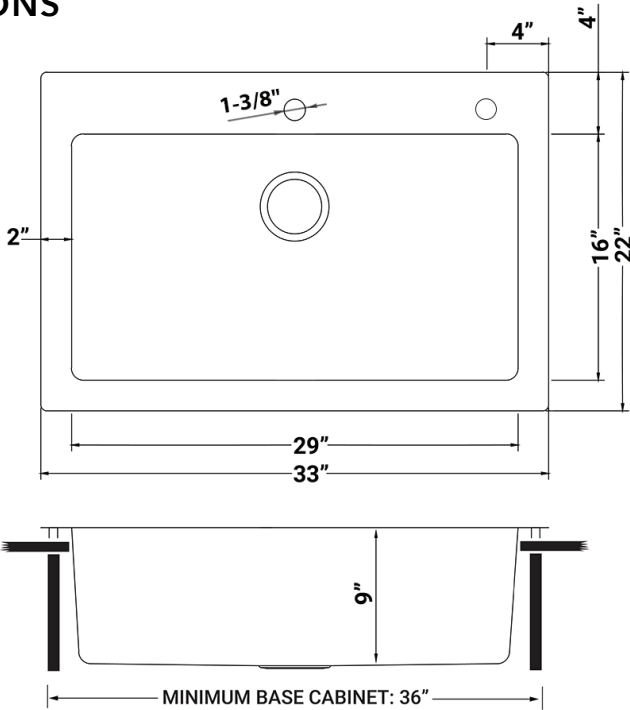

IN THE BOX

Basket Strainer
[RVA1025]

Mounting Clips
[RVA11044]

Cut-out
Template

Rinse Grid
[RVA65001]

Drain Cover
[RVA1035]

NOMINAL DIMENSIONS

Exterior: 33" (wide) x 22" (front-to-back)
Interior Bowl: 29" (wide), 16" (front-to-back)
Bowl Depth: 9"
Minimum Cabinet Size: 36" wide
Drain Hole Size: 3½"

Deep Basket
Disposal Flange/Stopper
[RVA1052ST]

Garbage Disposal
Flange/Stopper
[RVA1042ST]

Deep Basket Strainer
and Stopper
[RVA1027ST]

DIMENSIONS

cUPC certified by IAPMO
to meet US and Canada
plumbing standards.