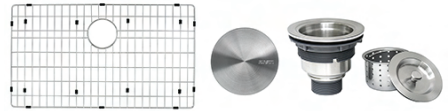

RVM5001

TOPMOUNT KITCHEN SINK

RUVATI[®]
SPECIFICATION SHEET

MATERIAL

True 16 Gauge Thickness
Premium T304 Grade Stainless Steel
18/10 Chromium/Nickel Content
Commercial Brushed Finish

FEATURES

- Heavy duty sound guard padding and undercoating
- Curved bowl and rounded bottom for perfect drainage
- Large deep bowl

IN THE BOX

Basket Strainer
[RVA1025]

Mounting Clips
[RVA11044]

Cut-out
Template

Rinse Grid
[RVA65001]

Drain Cover
[RVA1035]

NOMINAL DIMENSIONS

Exterior: 33" (wide) x 22" (front-to-back)
Interior Bowl: 29" (wide), 16" (front-to-back)
Bowl Depth: 9"
Minimum Cabinet Size: 36" wide
Drain Hole Size: 3½"