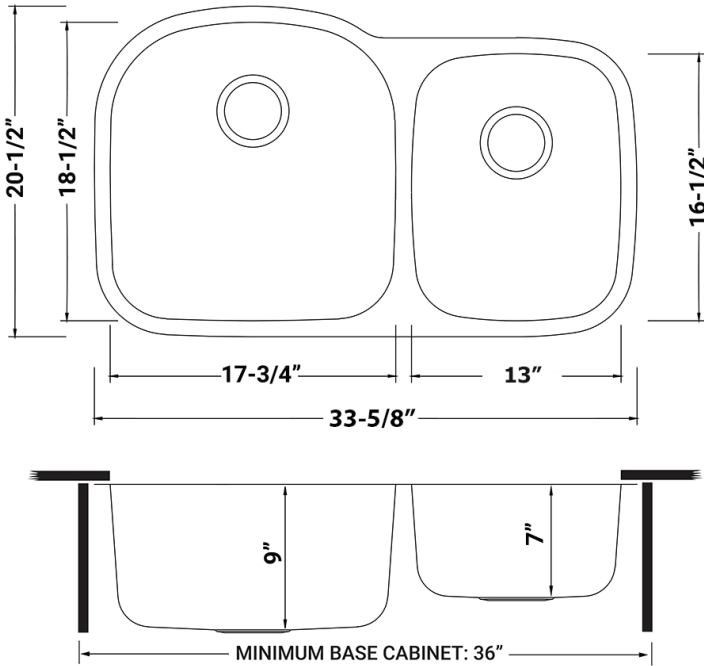

OPTIONAL ACCESSORIES (SOLD SEPARATELY)

DIMENSIONS

cUPC certified by IAPMO
to meet US and Canada
plumbing standards.

**SCAN TO REGISTER
YOUR WARRANTY**

or visit
ruvati.com/register

RUVATI USA
www.ruvati.com

Phone: 1.855.478.8284
Email: support@ruvati.com