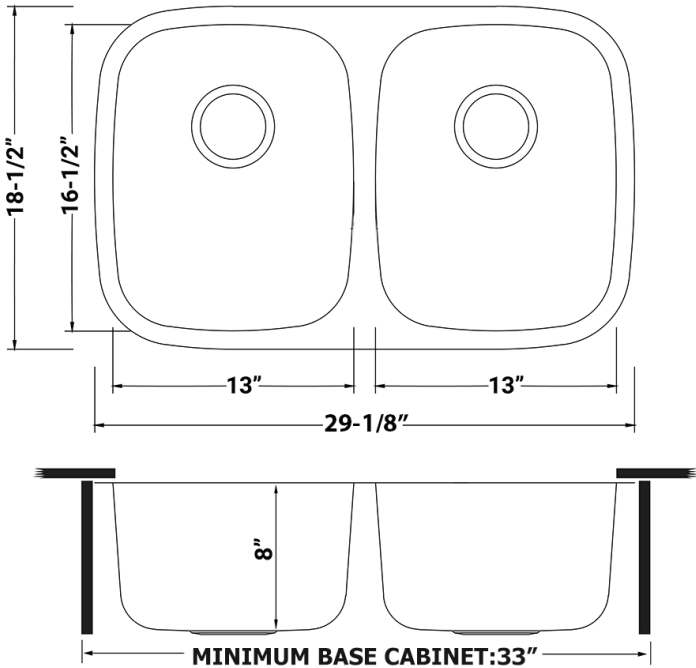

OPTIONAL ACCESSORIES (SOLD SEPARATELY)

DIMENSIONS

cUPC certified by IAPMO
to meet US and Canada
plumbing standards.

**SCAN TO REGISTER
YOUR WARRANTY**

or visit
ruvati.com/register

RUVATI USA
www.ruvati.com

Phone: 1.855.478.8284
Email: support@ruvati.com