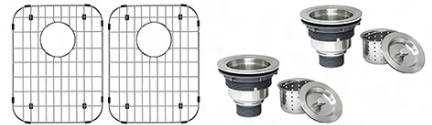

## MATERIAL

True 16 Gauge Thickness  
Premium T304 Grade Stainless Steel  
18/10 Chromium/Nickel Content  
Commercial Brushed Finish

## FEATURES

- Heavy duty sound guard padding and undercoating
- Curved bowl and rounded bottom for perfect drainage
- Large deep bowl

## NOMINAL DIMENSIONS

Exterior: 29-1/8" (wide) x 18-1/2" (front-to-back)  
Interior Bowl: 13" x 16-1/2" (left), 13" x 16-1/2" (right)  
Bowl Depth: 8"  
Minimum Cabinet Size: 33" wide  
Drain Hole Size: 3 1/2"