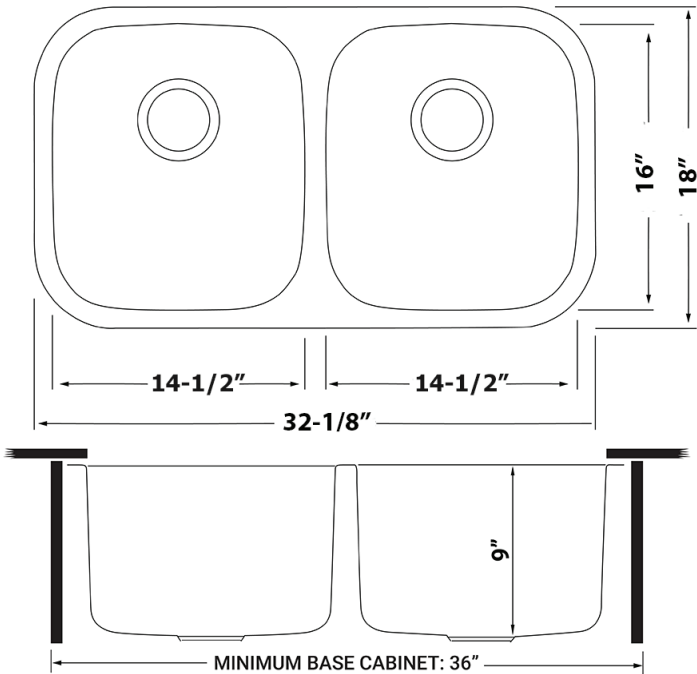

OPTIONAL ACCESSORIES (SOLD SEPARATELY)

DIMENSIONS

cUPC certified by IAPMO
to meet US and Canada
plumbing standards.

**SCAN TO REGISTER
YOUR WARRANTY**

or visit
ruvati.com/register

RUVATI USA
www.ruvati.com

Phone: 1.855.478.8284
Email: support@ruvati.com