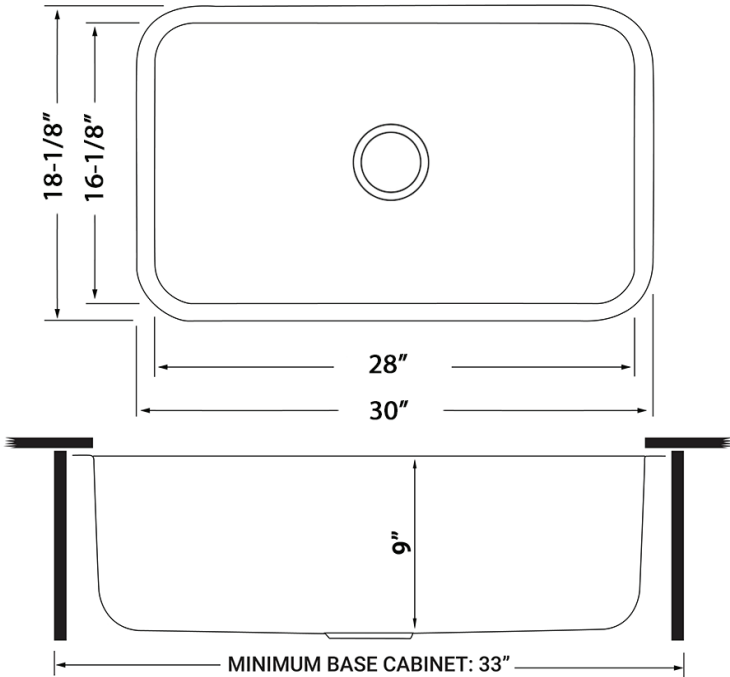

IN THE BOX

Basket Strainer
[RVA1025]

Mounting Clips
[RVA11031]

Cut-out
Template

Rinse Grid
[RVA64250]

NOMINAL DIMENSIONS

Exterior: 30" (wide) x 18-1/8" (front-to-back)
Interior Bowl: 28" (wide) x 16-1/8" (front-to-back)
Bowl Depth: 9"
Minimum Cabinet Size: 33" wide
Drain Hole Size: 3 1/2"

Deep Basket
Disposal Flange/Stopper
[RVA1052ST]

Garbage Disposal
Flange/Stopper
[RVA1042ST]

Deep Basket Strainer
and Stopper
[RVA1027ST]

Drain Cover
[RVA1035]

DIMENSIONS

cUPC certified by IAPMO
to meet US and Canada
plumbing standards.