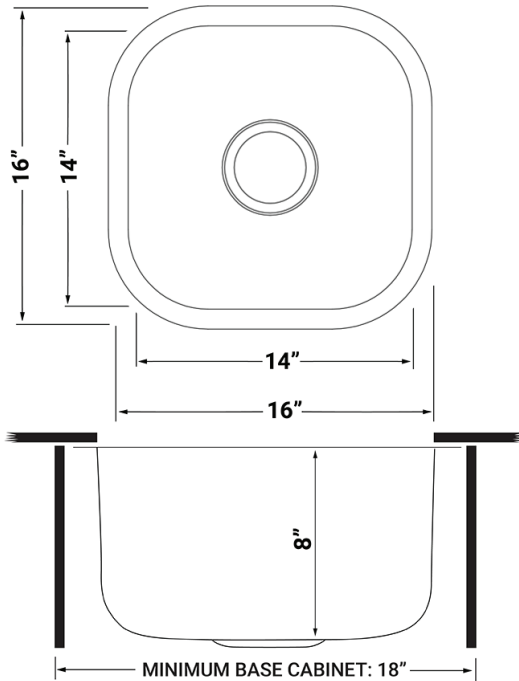

IN THE BOX

Basket Strainer
[RVA1025]

Mounting Clips
[RVA11031]

Cut-out
Template

Rinse Grid
[RVA64138]

NOMINAL DIMENSIONS

Exterior: 16" (wide) x 16" (front-to-back)
Interior Bowl: 14" (wide) x 14" (front-to-back)
Bowl Depth: 8"
Minimum Cabinet Size: 18" wide
Drain Hole Size: 3½"

Deep Basket
Disposal Flange/Stopper
[RVA1052ST]

Garbage Disposal
Flange/Stopper
[RVA1042ST]

Deep Basket Strainer
and Stopper
[RVA1027ST]

Drain Cover
[RVA1035]

DIMENSIONS

cUPC certified by IAPMO
to meet US and Canada
plumbing standards.