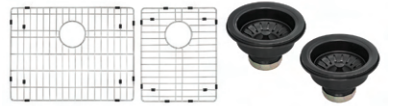

RVH9742

APRON-FRONT KITCHEN SINK

RUVATI[®]
SPECIFICATION SHEET

MATERIAL

- True 16 Gauge Thickness
- Premium T304 Grade Stainless Steel
- Nano-PVD colored finish: easy to clean, and long lasting

FEATURES

- Heavy duty sound guard padding and undercoating
- Slanted bottom with elegant drain grooves for easy draining
- Rounded inside corners

COLOR OPTIONS

BL: Gunmetal Black

GG: Matte Gold

IN THE BOX

Basket Strainer
[RVA1022BL / GG] x 2

Rinse Grid
[RVA69742]

NOMINAL DIMENSIONS

Exterior: 33" (wide) x 22" (front-to-back)
Interior Bowl: 18" x 18" (left), 12" x 18" (right)
Bowl Depth: 9"
Minimum Cabinet Size: 36" wide
Drain Hole Size: 3½"