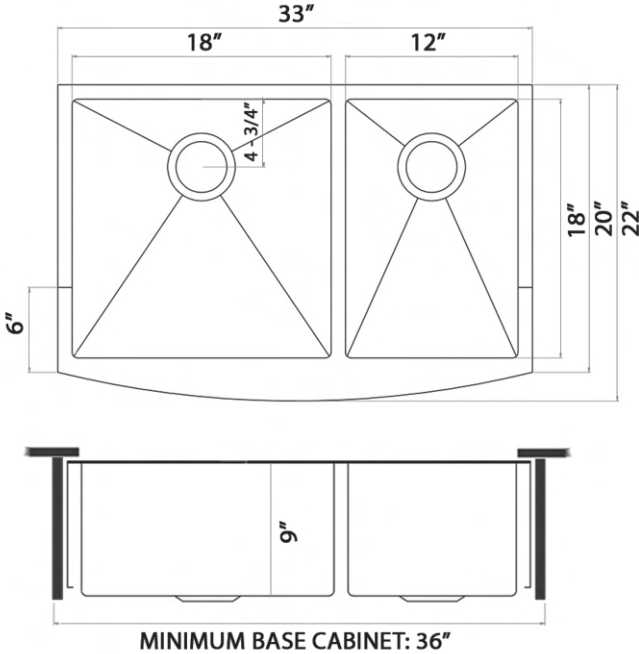

OPTIONAL ACCESSORIES (SOLD SEPARATELY)

DIMENSIONS

cUPC certified by IAPMO
to meet US and Canada
plumbing standards.

**SCAN TO REGISTER
YOUR WARRANTY**

or visit
ruvati.com/register

RUVATI USA
www.ruvati.com

Phone: 1.855.478.8284
Email: support@ruvati.com