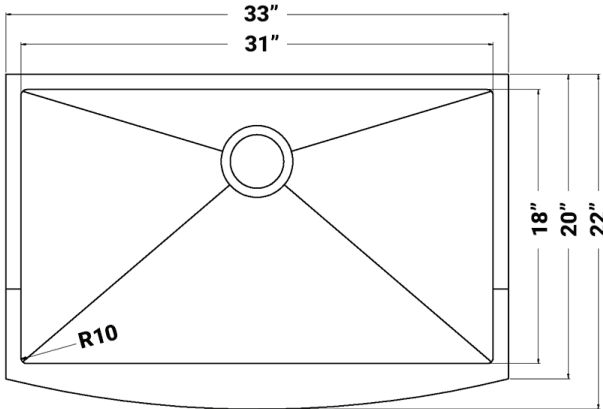

OPTIONAL ACCESSORIES (SOLD SEPARATELY)

DIMENSIONS

cUPC certified by IAPMO
to meet US and Canada
plumbing standards.

**SCAN TO REGISTER
YOUR WARRANTY**

or visit
ruvati.com/register

RUVATI USA
www.ruvati.com

Phone: 1.855.478.8284
Email: support@ruvati.com