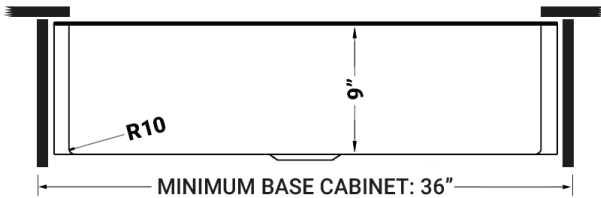

GG: Matte Gold

IN THE BOX

Basket Strainer
[RVA1022BL / CP / GG]

Rinse Grid
[RVA69733]

NOMINAL DIMENSIONS

Exterior: 33" (wide) x 22" (front-to-back)
Interior Bowl: 31" (wide) x 18" (front-to-back)
Bowl Depth: 9"
Minimum Cabinet Size: 36" wide
Drain Hole Size: 3½"

Deep Basket
Disposal Flange/Stopper
[RVA1052BL/GG]

Garbage Disposal
Flange/Stopper
[RVA1042BL/GG]

Deep Basket Strainer
and Stopper
[RVA1027BL/GG]

Drain Cover
[RVA1035]

DIMENSIONS

cUPC certified by IAPMO
to meet US and Canada
plumbing standards.