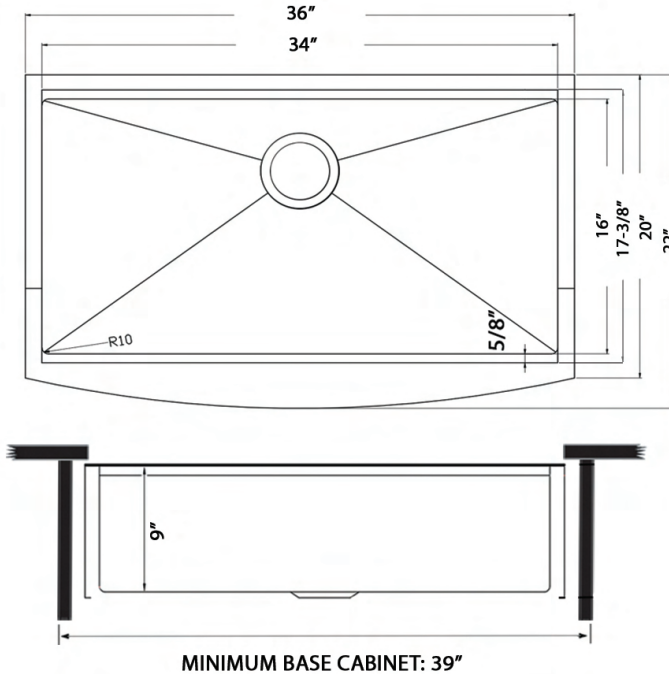

OPTIONAL ACCESSORIES (SOLD SEPARATELY)

DIMENSIONS

cUPC certified by IAPMO
to meet US and Canada
plumbing standards.

**SCAN TO REGISTER
YOUR WARRANTY**

or visit
ruvati.com/register

RUVATI USA
www.ruvati.com

Phone: 1.855.478.8284
Email: support@ruvati.com