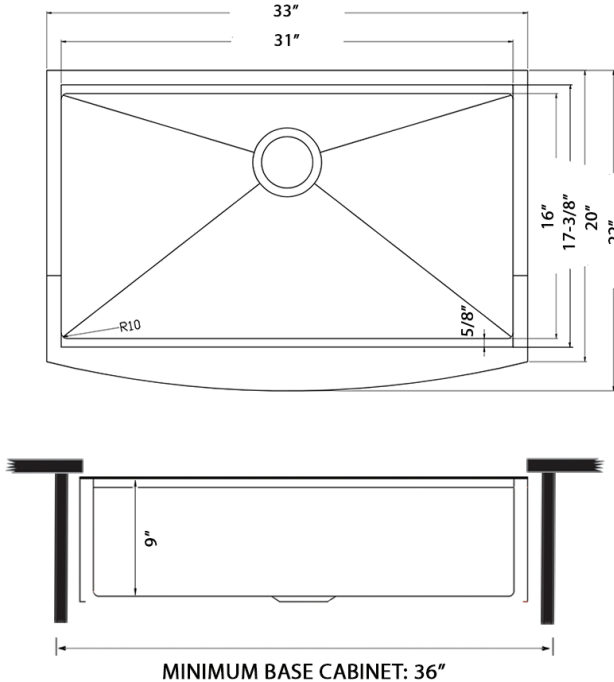

OPTIONAL ACCESSORIES (SOLD SEPARATELY)

DIMENSIONS

cUPC certified by IAPMO
to meet US and Canada
plumbing standards.

**SCAN TO REGISTER
YOUR WARRANTY**

or visit
ruvati.com/register

RUVATI USA
www.ruvati.com

Phone: 1.855.478.8284
Email: support@ruvati.com