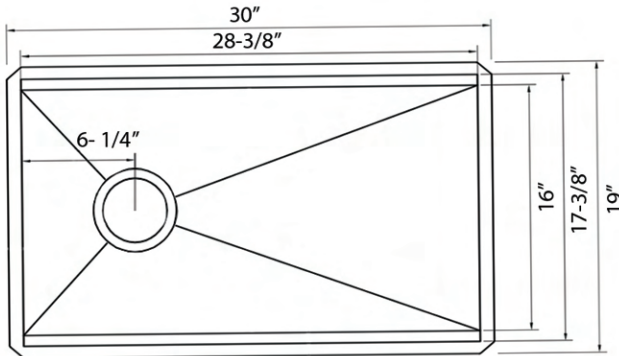

Mounting Clips
[RVA11031]

NOMINAL DIMENSIONS

Exterior: 30" (wide) x 19" (front-to-back)
Interior Bowl: 28 $\frac{3}{8}$ " (wide) x 16" (front-to-back)
Bowl Depth: 10"
Minimum Cabinet Size: 33" wide
Drain Hole Size: 3 $\frac{1}{2}$ "

Mixing Bowl
and Platform
[RVA1288]

Deep Basket
Disposal Flange/Stopper
[RVA1052ST]

Garbage Disposal
Flange/Stopper
[RVA1042ST]

Deep Basket Strainer
and Stopper
[RVA1027ST]

DIMENSIONS

cUPC certified by IAPMO
to meet US and Canada
plumbing standards.