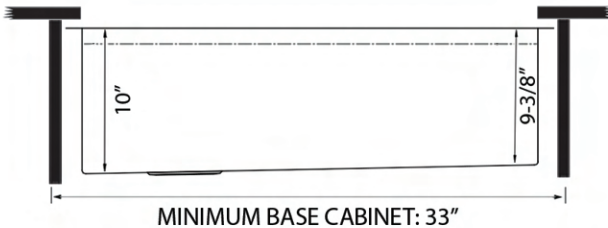

Mounting Clips
[RVA11031]

NOMINAL DIMENSIONS

Exterior: 30" (wide) x 19" (front-to-back)
Interior Bowl: 28 $\frac{3}{8}$ " (wide) x 16" (front-to-back)
Bowl Depth: 10"
Minimum Cabinet Size: 33" wide
Drain Hole Size: 3 $\frac{1}{2}$ "

Mixing Bowl
and Platform
[RVA1288]

Deep Basket
Disposal Flange/Stopper
[RVA1052ST]

Garbage Disposal
Flange/Stopper
[RVA1042ST]

Deep Basket Strainer
and Stopper
[RVA1027ST]

DIMENSIONS

cUPC certified by IAPMO
to meet US and Canada
plumbing standards.