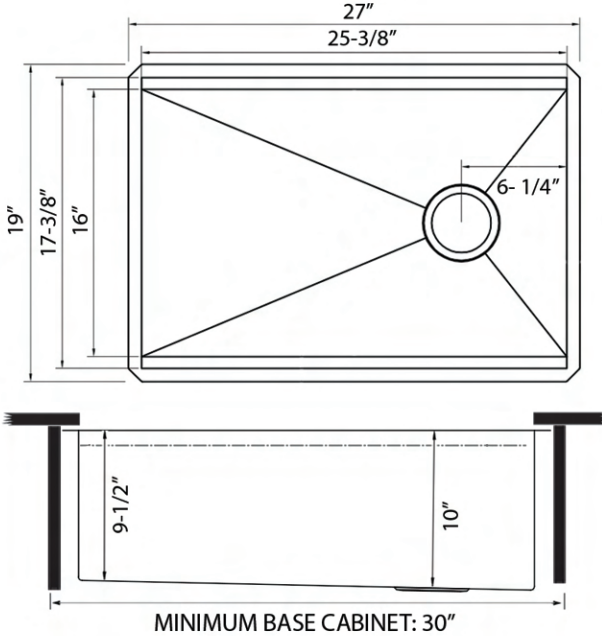

Cut-out
Template

NOMINAL DIMENSIONS

Exterior: 27" (wide) x 19" (front-to-back)
Interior Bowl: 25 $\frac{3}{8}$ " (wide) x 16" (front-to-back)
Bowl Depth: 10"
Minimum Cabinet Size: 30" wide
Drain Hole Size: 3 $\frac{1}{2}$ "

Mixing Bowl
and Platform
[RVA1288]

Deep Basket
Disposal Flange/Stopper
[RVA1052ST]

Garbage Disposal
Flange/Stopper
[RVA1042ST]

Deep Basket Strainer
and Stopper
[RVA1027ST]

DIMENSIONS

cUPC certified by IAPMO
to meet US and Canada
plumbing standards.