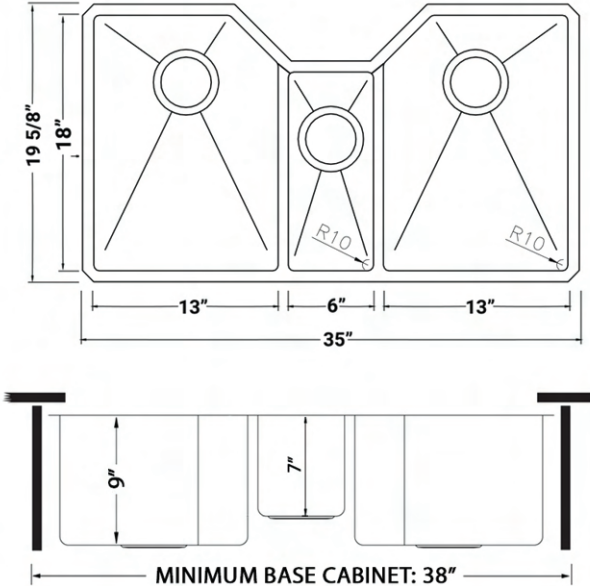

IN THE BOX

Basket Strainer
[RVA1025] x 3

Mounting Clips
[RVA11031]

Rinse Grid
[RVA68500] x 3

Cut-out
Template

NOMINAL DIMENSIONS

Exterior: 35" (wide) x 19⁵/₈" (front-to-back)

Interior Bowl: 13" x 18" (left), 6" x 14" (middle), 13" x 18" (right)

Bowl Depth: 9" (left), 7" (middle), 9" (right)

Minimum Cabinet Size: 38" wide

Drain Hole Size: 3¹/₂"

Installation Type:
Undermount

Inside Corners:
Rounded

Drain Location:
Rear Center

RUVATI USA

www.ruvati.com

Deep Basket Strainer
and Stopper
[RVA1027ST]

Drain Cover
[RVA1035]

DIMENSIONS

cUPC certified by IAPMO
to meet US and Canada
plumbing standards.

**SCAN TO REGISTER
YOUR WARRANTY**

or visit
ruvati.com/register