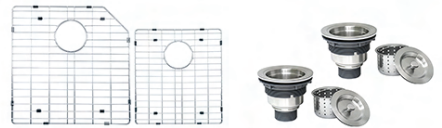

RVH8150

UNDERMOUNT KITCHEN SINK

RUVATI[®]
SPECIFICATION SHEET

MATERIAL

True 16 Gauge Thickness
Premium T304 Grade Stainless Steel
18/10 Chromium/Nickel Content
Commercial Brushed Finish

FEATURES

- Heavy duty sound guard padding and undercoating
- Slanted bottom with elegant drain grooves for easy draining
- Rounded inside corners

IN THE BOX

Basket Strainer
[RVA1025] x 2

Mounting Clips
[RVA11031]

Cut-out
Template

Rinse Grid
[RVA68150]

NOMINAL DIMENSIONS

Exterior: 33" (wide) x 20" (front-to-back)
Interior Bowl: 18" x 18" (left), 12" x 14" (right)
Bowl Depth: 10"
Minimum Cabinet Size: 36" wide
Drain Hole Size: 3½"