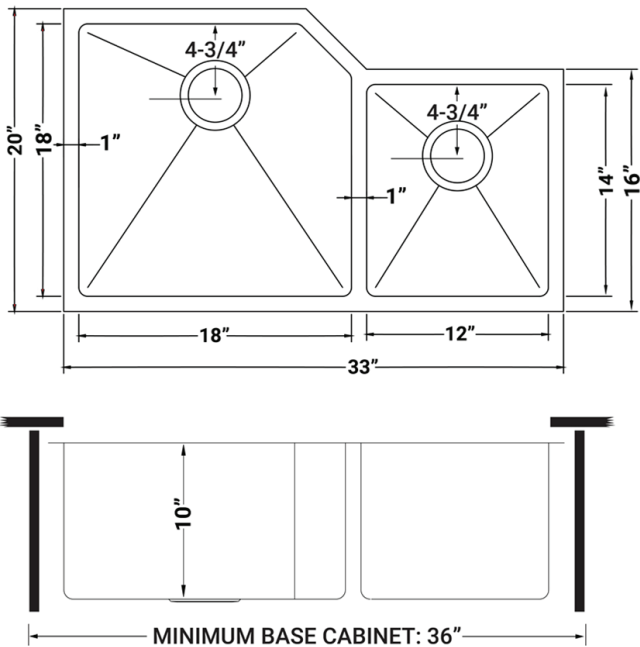

IN THE BOX

Basket Strainer
[RVA1025] x 2

Mounting Clips
[RVA11031]

Cut-out
Template

Rinse Grid
[RVA68150]

NOMINAL DIMENSIONS

Exterior: 33" (wide) x 20" (front-to-back)
Interior Bowl: 18" x 18" (left), 12" x 14" (right)
Bowl Depth: 10"
Minimum Cabinet Size: 36" wide
Drain Hole Size: 3½"

Drain Cover
[RVA1035]

DIMENSIONS

Register your product at www.ruvati.com/register.