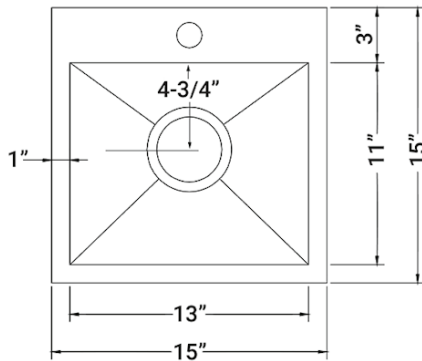

OPTIONAL ACCESSORIES (SOLD SEPARATELY)

DIMENSIONS

cUPC certified by IAPMO
to meet US and Canada
plumbing standards.

**SCAN TO REGISTER
YOUR WARRANTY**

or visit
ruvati.com/register

RUVATI USA

www.ruvati.com

Phone: 1.855.478.8284
Email: support@ruvati.com