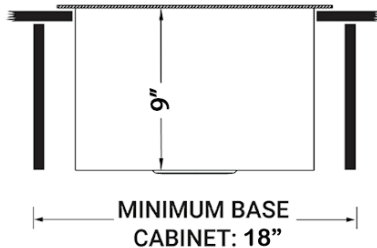

## NOMINAL DIMENSIONS

**Exterior:** 15" (wide) x 15" (front-to-back)  
**Interior Bowl:** 13" (wide) x 11" (front-to-back)  
**Bowl Depth:** 9"  
**Minimum Cabinet Size:** 18" wide  
**Drain Hole Size:** 3½"

## DIMENSIONS

cUPC certified by IAPMO  
to meet US and Canada  
plumbing standards.

**SCAN TO REGISTER  
YOUR WARRANTY**

or visit  
[ruvati.com/register](http://ruvati.com/register)