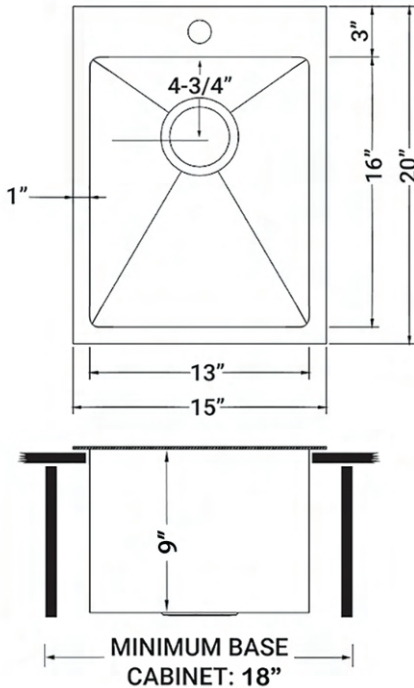

## NOMINAL DIMENSIONS

**Exterior:** 15" (wide) x 20" (front-to-back)

**Interior Bowl:** 13" (wide) x 16" (front-to-back)

**Bowl Depth:** 9"

**Minimum Cabinet Size:** 18" wide

**Drain Hole Size:** 3½"

**Installation Type:**

## DIMENSIONS

cUPC certified by IAPMO  
to meet US and Canada  
plumbing standards.

**SCAN TO REGISTER  
YOUR WARRANTY**

or visit  
[ruvati.com/register](http://ruvati.com/register)