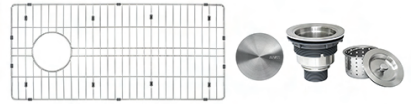

# RVH7497

UNDERMOUNT SLOPE BOTTOM SINK

**RUVATI**<sup>®</sup>  
SPECIFICATION SHEET

## MATERIAL

True 16 Gauge Thickness  
Premium T304 Grade Stainless Steel  
18/10 Chromium/Nickel Content  
Commercial Brushed Finish

## FEATURES

- Heavy duty sound guard padding and undercoating
- Slanted bottom with elegant drain grooves for easy draining
- Reversible Offset Drain with Sloped Bottom

## NOMINAL DIMENSIONS

Exterior: 36" (wide) x 19" (front-to-back)  
Interior Bowl: 34" (wide) x 17" (front-to-back)  
Bowl Depth: 10"  
Minimum Cabinet Size: 39" wide  
Drain Hole Size: 3½"

Installation Type:  
Undermount