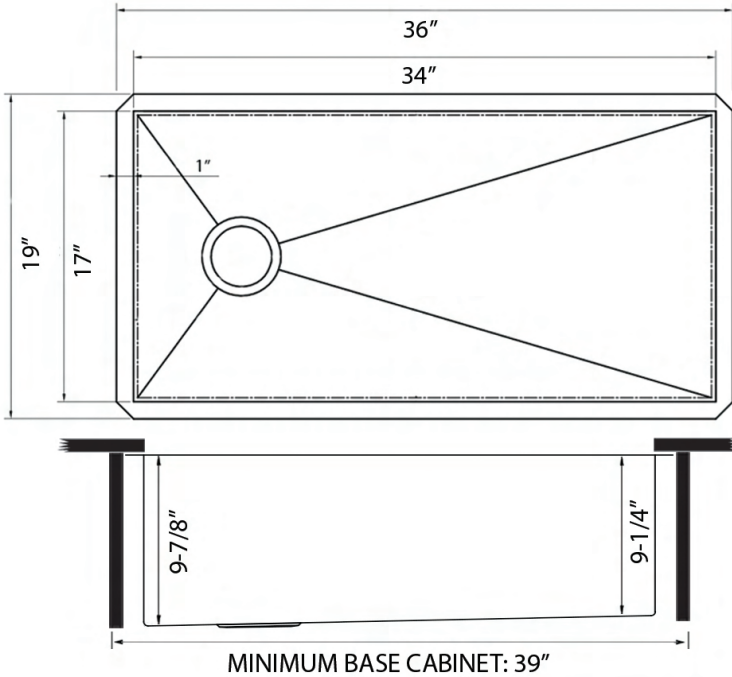

OPTIONAL ACCESSORIES (SOLD SEPARATELY)

DIMENSIONS

cUPC certified by IAPMO
to meet US and Canada
plumbing standards.

**SCAN TO REGISTER
YOUR WARRANTY**

or visit
ruvati.com/register

RUVATI USA
www.ruvati.com

Phone: 1.855.478.8284
Email: support@ruvati.com