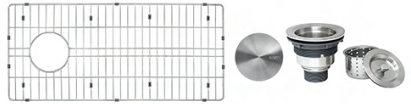

# RVH7480

UNDERMOUNT SLOPE BOTTOM SINK

**RUVATI**<sup>®</sup>  
SPECIFICATION SHEET

## MATERIAL

True 16 Gauge Thickness  
Premium T304 Grade Stainless Steel  
18/10 Chromium/Nickel Content  
Commercial Brushed Finish

## FEATURES

- Heavy duty sound guard padding and undercoating
- Slanted bottom with elegant drain grooves for easy draining
- Reversible Offset Drain with Sloped Bottom

## NOMINAL DIMENSIONS

Exterior: 30" (wide) x 19" (front-to-back)  
Interior Bowl: 28" (wide) x 17" (front-to-back)  
Bowl Depth: 10"  
Minimum Cabinet Size: 33" wide  
Drain Hole Size: 3½"

Installation Type:  
Undermount