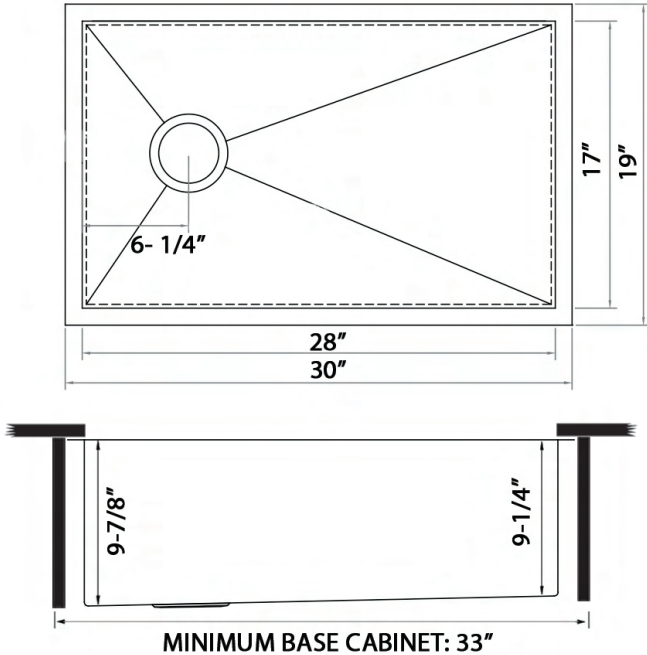

OPTIONAL ACCESSORIES (SOLD SEPARATELY)

DIMENSIONS

cUPC certified by IAPMO
to meet US and Canada
plumbing standards.

**SCAN TO REGISTER
YOUR WARRANTY**

or visit
ruvati.com/register

RUVATI USA
www.ruvati.com

Phone: 1.855.478.8284
Email: support@ruvati.com