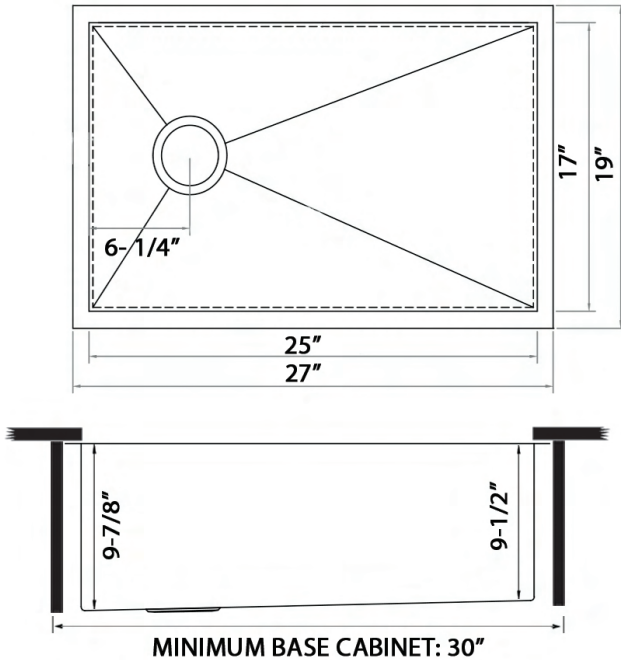

OPTIONAL ACCESSORIES (SOLD SEPARATELY)

DIMENSIONS

cUPC certified by IAPMO
to meet US and Canada
plumbing standards.

**SCAN TO REGISTER
YOUR WARRANTY**

or visit
ruvati.com/register

RUVATI USA
www.ruvati.com

Phone: 1.855.478.8284
Email: support@ruvati.com