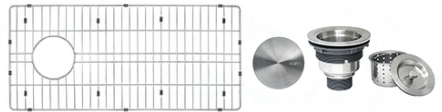

# RVH7470

UNDERMOUNT SLOPE BOTTOM SINK

**RUVATI**<sup>®</sup>  
SPECIFICATION SHEET

## MATERIAL

True 16 Gauge Thickness  
Premium T304 Grade Stainless Steel  
18/10 Chromium/Nickel Content  
Commercial Brushed Finish

## FEATURES

- Heavy duty sound guard padding and undercoating
- Slanted bottom with elegant drain grooves for easy draining
- Reversible Offset Drain with Sloped Bottom

## NOMINAL DIMENSIONS

Exterior: 27" (wide) x 19" (front-to-back)  
Interior Bowl: 25" (wide) x 17" (front-to-back)  
Bowl Depth: 10"  
Minimum Cabinet Size: 30" wide  
Drain Hole Size: 3½"

Installation Type:  
Undermount