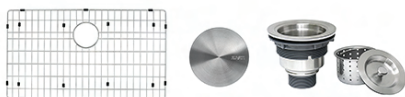

FEATURES

- Heavy duty sound guard padding and undercoating
- Slanted bottom with elegant drain grooves for easy draining
- Rounded inside corners