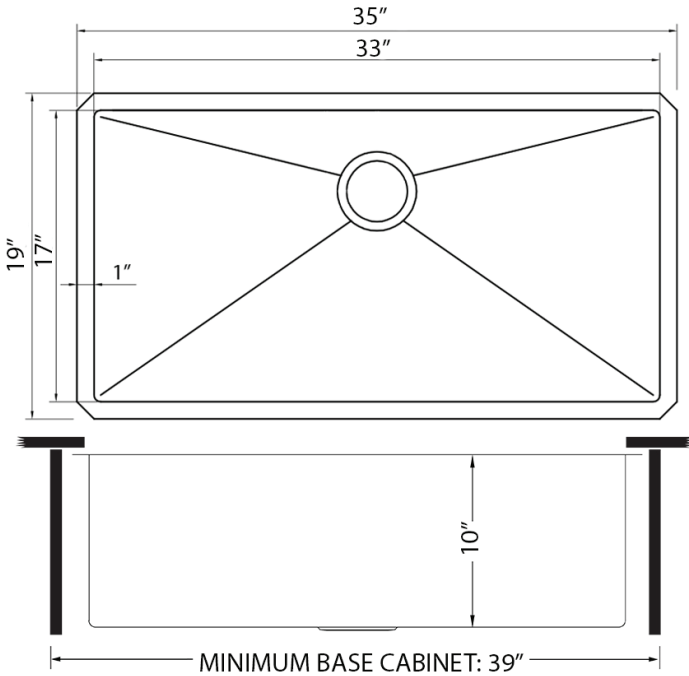

OPTIONAL ACCESSORIES (SOLD SEPARATELY)

DIMENSIONS

cUPC certified by IAPMO
to meet US and Canada
plumbing standards.

**SCAN TO REGISTER
YOUR WARRANTY**

or visit
ruvati.com/register

RUVATI USA
www.ruvati.com

Phone: 1.855.478.8284
Email: support@ruvati.com