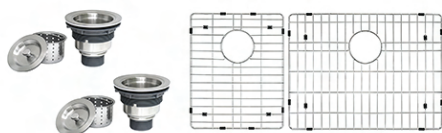

RVH7418

UNDERMOUNT LOW-DIVIDE SINK

RUVATI[®]
SPECIFICATION SHEET

MATERIAL

True 16 Gauge Thickness
Premium T304 Grade Stainless Steel
18/10 Chromium/Nickel Content
Commercial Brushed Finish

FEATURES

- Heavy duty sound guard padding and undercoating
- Slanted bottom with elegant drain grooves for easy draining
- Low Divide: Extra Clearance for large pots and pans

IN THE BOX

Basket Strainer
[RVA1025] x 2

Mounting Clips
[RVA11031]

Cut-out
Template

Rinse Grid
[RVA67419]

NOMINAL DIMENSIONS

Exterior: 33" (wide) x 19" (front-to-back)
Interior Bowl: 12" x 17" (left), 18" x 17" (right)
Bowl Depth: 10"
Minimum Cabinet Size: 36" wide
Drain Hole Size: 3½"