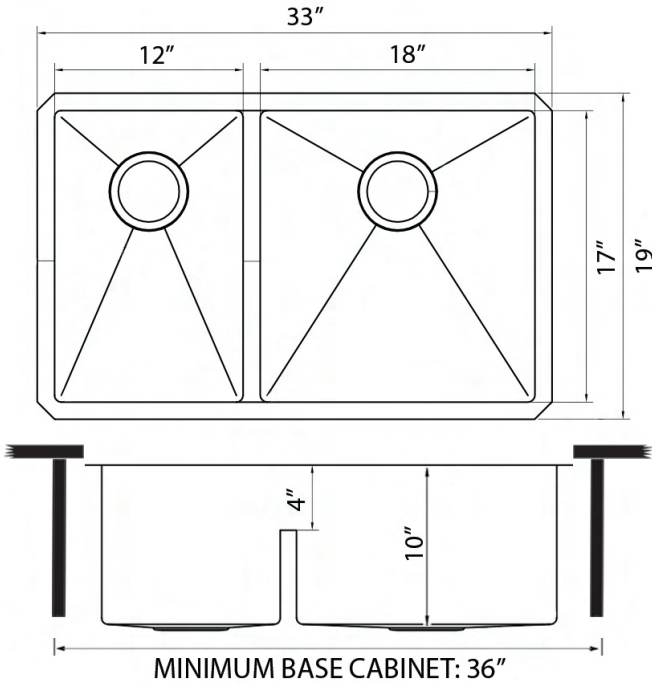

OPTIONAL ACCESSORIES (SOLD SEPARATELY)

DIMENSIONS

cUPC certified by IAPMO
to meet US and Canada
plumbing standards.

**SCAN TO REGISTER
YOUR WARRANTY**

or visit
ruvati.com/register

RUVATI USA
www.ruvati.com

Phone: 1.855.478.8284
Email: support@ruvati.com