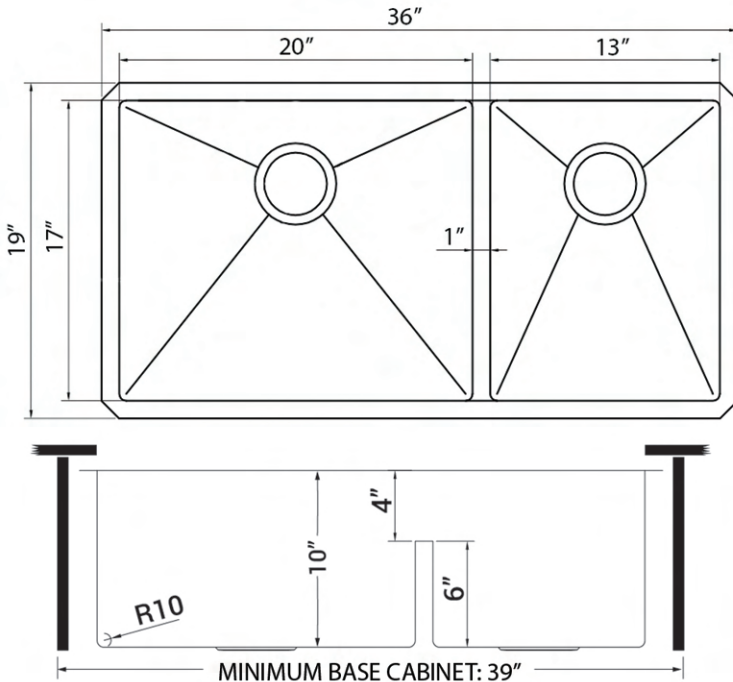

IN THE BOX

Basket Strainer
[RVA1025] x 2

Mounting Clips
[RVA11031]

Cut-out
Template

Rinse Grid
[RVA67417]

NOMINAL DIMENSIONS

Exterior: 36" (wide) x 19" (front-to-back)
Interior Bowl: 20" x 17" (left), 13" x 17" (right)
Bowl Depth: 10"
Minimum Cabinet Size: 39" wide
Drain Hole Size: 3½"

Deep Basket
Disposal Flange/Stopper
[RVA1052ST]

Garbage Disposal
Flange/Stopper
[RVA1042ST]

Deep Basket Strainer
and Stopper
[RVA1027ST]

Drain Cover
[RVA1035]

DIMENSIONS

cUPC certified by IAPMO
to meet US and Canada
plumbing standards.