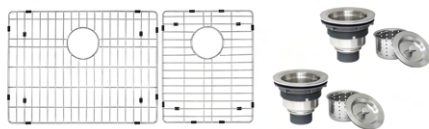

RVH7417

UNDERMOUNT LOW-DIVIDE SINK

RUVATI[®]
SPECIFICATION SHEET

MATERIAL

True 16 Gauge Thickness
Premium T304 Grade Stainless Steel
18/10 Chromium/Nickel Content
Commercial Brushed Finish

FEATURES

- Heavy duty sound guard padding and undercoating
- Slanted bottom with elegant drain grooves for easy draining
- Low Divide: Extra Clearance for large pots and pans

IN THE BOX

Basket Strainer
[RVA1025] x 2

Mounting Clips
[RVA11031]

Cut-out
Template

Rinse Grid
[RVA67417]

NOMINAL DIMENSIONS

Exterior: 36" (wide) x 19" (front-to-back)
Interior Bowl: 20" x 17" (left), 13" x 17" (right)
Bowl Depth: 10"
Minimum Cabinet Size: 39" wide
Drain Hole Size: 3½"