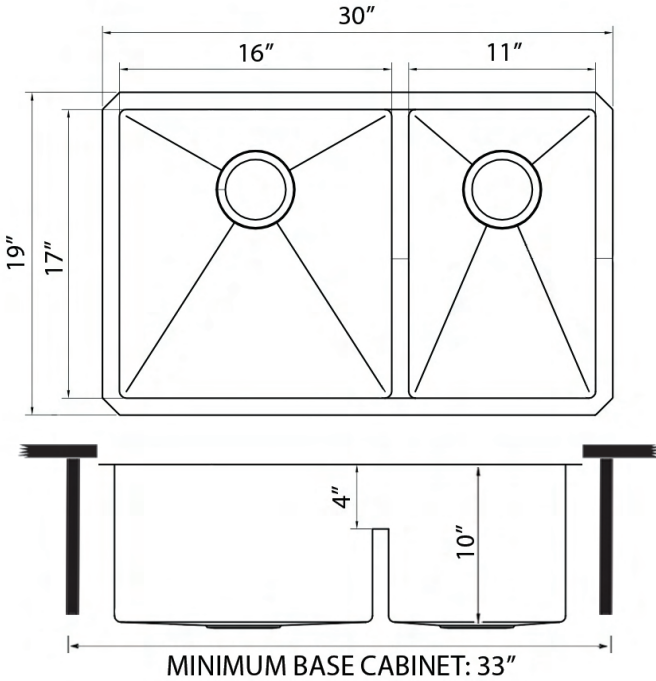

OPTIONAL ACCESSORIES (SOLD SEPARATELY)

DIMENSIONS

cUPC certified by IAPMO
to meet US and Canada
plumbing standards.

**SCAN TO REGISTER
YOUR WARRANTY**

or visit
ruvati.com/register

RUVATI USA
www.ruvati.com

Phone: 1.855.478.8284
Email: support@ruvati.com