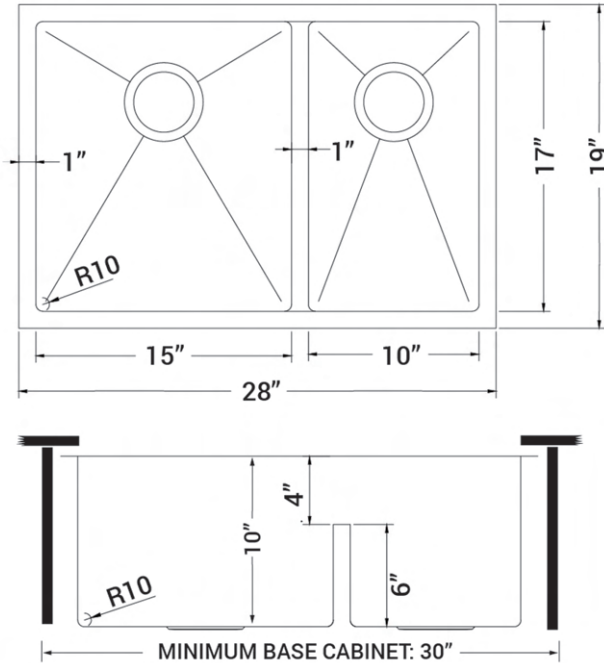

IN THE BOX

Basket Strainer
[RVA1025]

Mounting Clips
[RVA11031]

Cut-out
Template

Rinse Grid
[RVA67255]

NOMINAL DIMENSIONS

Exterior: 28" (wide) x 19" (front-to-back)
Interior Bowl: 15" x 17" (left) x 10" x 17" (right)
Bowl Depth: 10"
Minimum Cabinet Size: 30" wide
Drain Hole Size: 3½"

Deep Basket
Disposal Flange/Stopper
[RVA1052ST]

Garbage Disposal
Flange/Stopper
[RVA1042ST]

Deep Basket Strainer
and Stopper
[RVA1027ST]

Drain Cover
[RVA1035]

DIMENSIONS

cUPC certified by IAPMO
to meet US and Canada
plumbing standards.