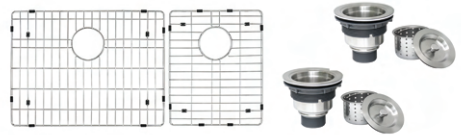

RVH7255

UNDERMOUNT LOW-DIVIDE SINK

RUVATI[®]
SPECIFICATION SHEET

MATERIAL

True 16 Gauge Thickness
Premium T304 Grade Stainless Steel
18/10 Chromium/Nickel Content
Commercial Brushed Finish

FEATURES

- Heavy duty sound guard padding and undercoating
- Slanted bottom with elegant drain grooves for easy draining
- Low Divide: Extra Clearance for large pots and pans

IN THE BOX

Basket Strainer
[RVA1025]

Mounting Clips
[RVA11031]

Cut-out
Template

Rinse Grid
[RVA67255]

NOMINAL DIMENSIONS

Exterior: 28" (wide) x 19" (front-to-back)
Interior Bowl: 15" x 17" (left) x 10" x 17" (right)
Bowl Depth: 10"
Minimum Cabinet Size: 30" wide
Drain Hole Size: 3½"