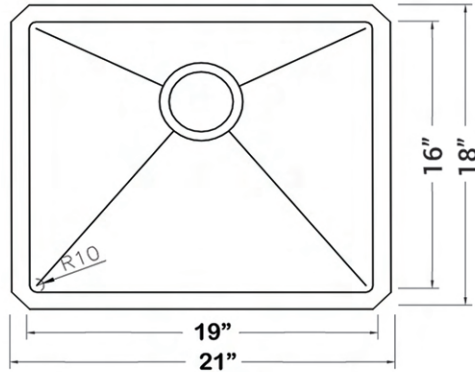

OPTIONAL ACCESSORIES (SOLD SEPARATELY)

DIMENSIONS

cUPC certified by IAPMO
to meet US and Canada
plumbing standards.

**SCAN TO REGISTER
YOUR WARRANTY**

or visit
ruvati.com/register

RUVATI USA
www.ruvati.com

Phone: 1.855.478.8284
Email: support@ruvati.com