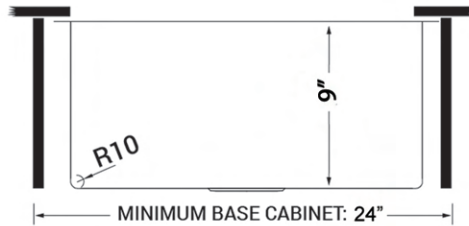

OPTIONAL ACCESSORIES (SOLD SEPARATELY)

DIMENSIONS

cUPC certified by IAPMO
to meet US and Canada
plumbing standards.

**SCAN TO REGISTER
YOUR WARRANTY**

or visit
ruvati.com/register

RUVATI USA
www.ruvati.com

Phone: 1.855.478.8284
Email: support@ruvati.com