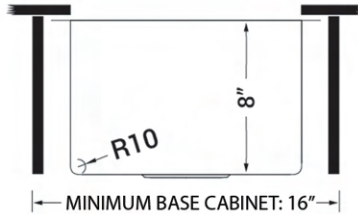

NOMINAL DIMENSIONS

Exterior: 14" (wide) x 18" (front-to-back)
Interior Bowl: 12" (wide) x 16" (front-to-back)
Bowl Depth: 8"
Minimum Cabinet Size: 16" wide
Drain Hole Size: 3½"

Installation Type:
Undermount

Deep Basket
Disposal Flange/Stopper
[RVA1052BL/GG]

Garbage Disposal
Flange/Stopper
[RVA1042BL/GG]

Deep Basket Strainer
and Stopper
[RVA1027BL/GG]

DIMENSIONS

cUPC certified by IAPMO
to meet US and Canada
plumbing standards.