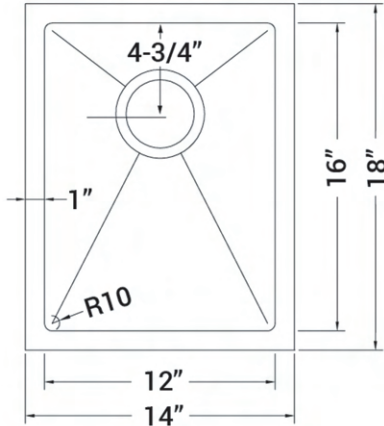

NOMINAL DIMENSIONS

Exterior: 14" (wide) x 18" (front-to-back)
Interior Bowl: 12" (wide) x 16" (front-to-back)
Bowl Depth: 8"
Minimum Cabinet Size: 16" wide
Drain Hole Size: 3½"

Installation Type:
Undermount

Deep Basket
Disposal Flange/Stopper
[RVA1052BL/GG]

Garbage Disposal
Flange/Stopper
[RVA1042BL/GG]

Deep Basket Strainer
and Stopper
[RVA1027BL/GG]

DIMENSIONS

cUPC certified by IAPMO
to meet US and Canada
plumbing standards.