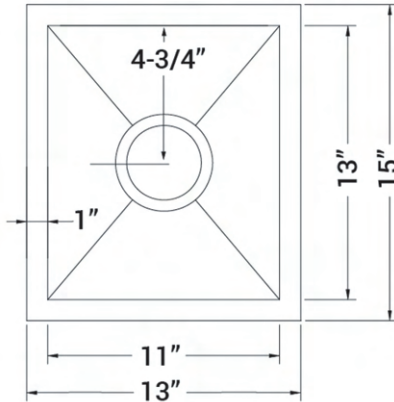

OPTIONAL ACCESSORIES (SOLD SEPARATELY)

DIMENSIONS

cUPC certified by IAPMO
to meet US and Canada
plumbing standards.

**SCAN TO REGISTER
YOUR WARRANTY**

or visit
ruvati.com/register

RUVATI USA
www.ruvati.com

Phone: 1.855.478.8284
Email: support@ruvati.com