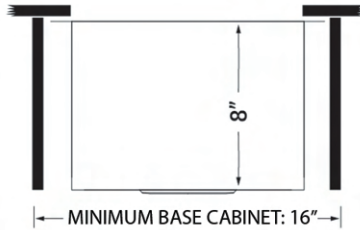

OPTIONAL ACCESSORIES (SOLD SEPARATELY)

DIMENSIONS

cUPC certified by IAPMO
to meet US and Canada
plumbing standards.

**SCAN TO REGISTER
YOUR WARRANTY**

or visit
ruvati.com/register

RUVATI USA
www.ruvati.com

Phone: 1.855.478.8284
Email: support@ruvati.com