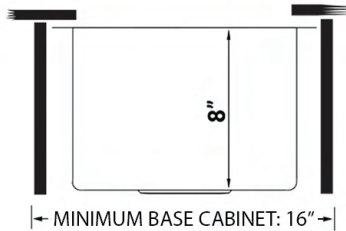

OPTIONAL ACCESSORIES (SOLD SEPARATELY)

DIMENSIONS

cUPC certified by IAPMO
to meet US and Canada
plumbing standards.

**SCAN TO REGISTER
YOUR WARRANTY**

or visit
ruvati.com/register

RUVATI USA
www.ruvati.com

Phone: 1.855.478.8284
Email: support@ruvati.com