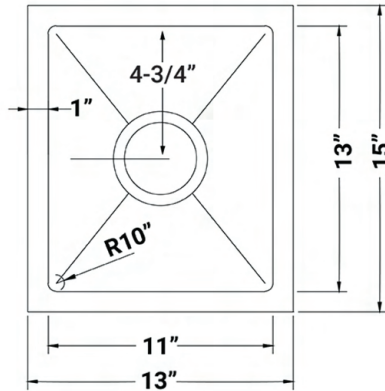

### NOMINAL DIMENSIONS

Exterior: 13" (wide) x 15" (front-to-back)  
Interior Bowl: 11" (wide) x 13" (front-to-back)  
Bowl Depth: 8"  
Minimum Cabinet Size: 16" wide  
Drain Hole Size: 3½"

Installation Type:  
Undermount

## DIMENSIONS

cUPC certified by IAPMO  
to meet US and Canada  
plumbing standards.

**SCAN TO REGISTER  
YOUR WARRANTY**

or visit  
[ruvati.com/register](http://ruvati.com/register)

**RUVATI USA**  
[www.ruvati.com](http://www.ruvati.com)