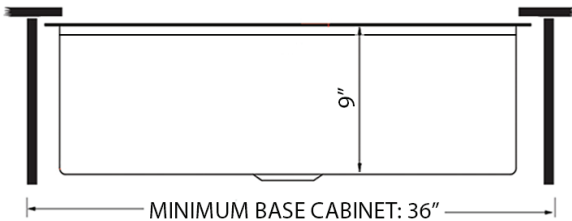

Mounting Clips
[RVA11042]

Cut-out
Template

NOMINAL DIMENSIONS

Exterior: 33" (wide) x 19" (front-to-back)
Interior Bowl: 31-3/8" (wide) x 16" (front-to-back)
Bowl Depth: 9"
Minimum Cabinet Size: 36" wide
Drain Hole Size: 3 1/2"

Deep Basket Strainer
and Stopper
[RVA1027BL/GG]

DIMENSIONS

cUPC certified by IAPMO
to meet US and Canada
plumbing standards.

**SCAN TO REGISTER
YOUR WARRANTY**

or visit
ruvati.com/register

RUVATI USA
www.ruvati.com