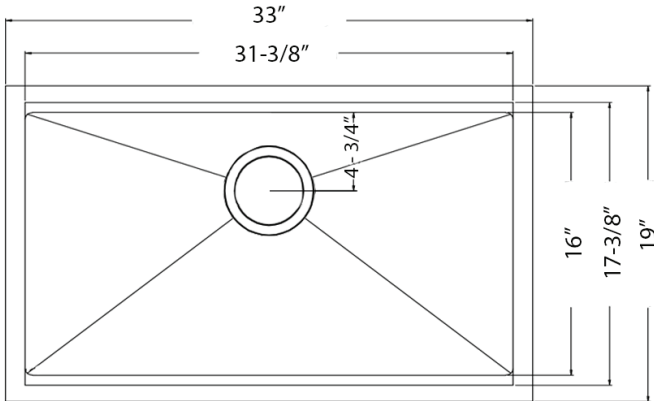

Mounting Clips
[RVA11042]

Cut-out
Template

NOMINAL DIMENSIONS

Exterior: 33" (wide) x 19" (front-to-back)
Interior Bowl: 31-3/8" (wide) x 16" (front-to-back)
Bowl Depth: 9"
Minimum Cabinet Size: 36" wide
Drain Hole Size: 3 1/2"

Deep Basket Strainer
and Stopper
[RVA1027BL/GG]

DIMENSIONS

cUPC certified by IAPMO
to meet US and Canada
plumbing standards.

**SCAN TO REGISTER
YOUR WARRANTY**

or visit
ruvati.com/register

RUVATI USA
www.ruvati.com