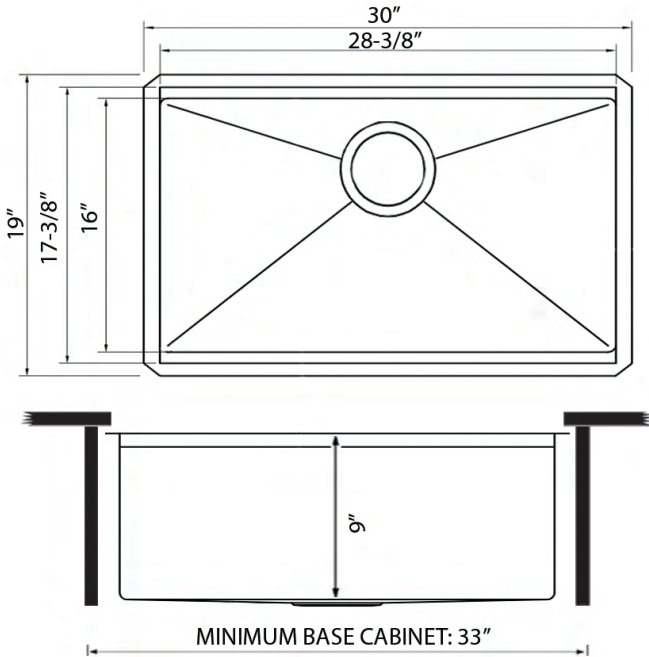

OPTIONAL ACCESSORIES (SOLD SEPARATELY)

DIMENSIONS

cUPC certified by IAPMO
to meet US and Canada
plumbing standards.

**SCAN TO REGISTER
YOUR WARRANTY**

or visit
ruvati.com/register

RUVATI USA
www.ruvati.com

Phone: 1.855.478.8284
Email: support@ruvati.com