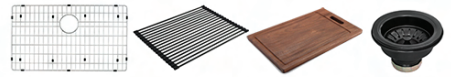

RVH6530

UNDERMOUNT WORKSTATION SINK

RUVATI®

SPECIFICATION SHEET

MATERIAL

- True 16 Gauge Thickness
- Premium T304 Grade Stainless Steel
- Nano-PVD colored finish: easy to clean, and long lasting

FEATURES

- Heavy duty sound guard padding and undercoating
- Slanted bottom with elegant drain grooves for easy draining
- Rounded inside corners

COLOR OPTIONS

BL: Black Stainless Steel

GG: Matte Gold Brass Tone