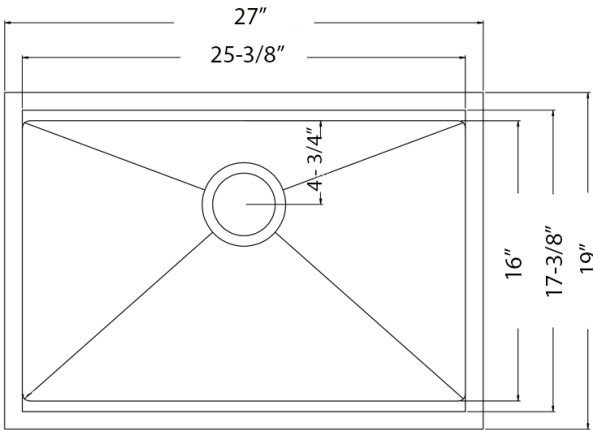

OPTIONAL ACCESSORIES (SOLD SEPARATELY)

DIMENSIONS

cUPC certified by IAPMO
to meet US and Canada
plumbing standards.

**SCAN TO REGISTER
YOUR WARRANTY**

or visit
ruvati.com/register

RUVATI USA
www.ruvati.com

Phone: 1.855.478.8284
Email: support@ruvati.com