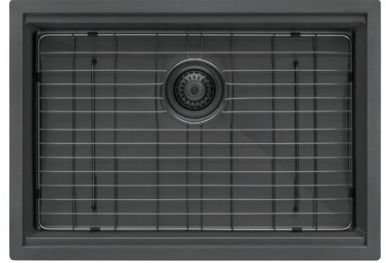

RVH6527

UNDERMOUNT WORKSTATION SINK

RUVATI[®]
SPECIFICATION SHEET

MATERIAL

- True 16 Gauge Thickness
- Premium T304 Grade Stainless Steel
- Nano-PVD colored finish: easy to clean, and long lasting

FEATURES

- Heavy duty sound guard padding and undercoating
- Slanted bottom with elegant drain grooves for easy draining
- Rounded inside corners

COLOR OPTIONS

BL: Black Stainless Steel

GG: Matte Gold Brass Tone

IN THE BOX

Cutting Board
[RVA1217AQ]

Rollup Rack
[RVA1385BL /GG]

Rinse Grid
[RVA68327]

Basket Strainer
[RVA1022BL /GG]

Mounting Clips
[RVA11042]

Cut-out
Template

NOMINAL DIMENSIONS

Exterior: 27" (wide) x 19" (front-to-back)
Interior Bowl: 25-3/8" (wide) x 16" (front-to-back)
Bowl Depth: 9"
Minimum Cabinet Size: 30" wide
Drain Hole Size: 3 1/2"