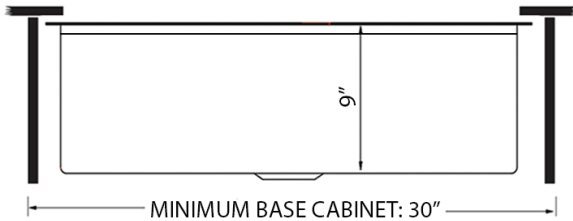

Cutting Board
[RVA1217AQ]

Rollup Rack
[RVA1385BL /GG]

Rinse Grid
[RVA68327]

Basket Strainer
[RVA1022BL /GG]

Mounting Clips
[RVA11042]

Cut-out
Template

NOMINAL DIMENSIONS

Exterior: 27" (wide) x 19" (front-to-back)
Interior Bowl: 25-3/8" (wide) x 16" (front-to-back)
Bowl Depth: 9"
Minimum Cabinet Size: 30" wide
Drain Hole Size: 3 1/2"

Deep Basket Strainer
and Stopper
[RVA1027BL/GG]

DIMENSIONS

cUPC certified by IAPMO
to meet US and Canada
plumbing standards.

**SCAN TO REGISTER
YOUR WARRANTY**

or visit
ruvati.com/register

RUVATI USA
www.ruvati.com