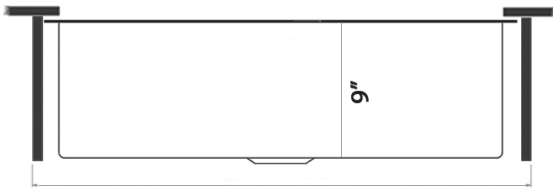

NOMINAL DIMENSIONS

Exterior: 33" (wide) x 19" (front-to-back)
Interior Bowl: 31" (wide) x 17" (front-to-back)
Bowl Depth: 9"
Minimum Cabinet Size: 36" wide
Drain Hole Size: 3½"

Installation Type:
Undermount

Deep Basket
Disposal Flange/Stopper
[RVA1052BL/GG]

Deep Basket Strainer
and Stopper
[RVA1027BL/GG]

Garbage
Disposal Flange
[RVA1041BL/GG]

DIMENSIONS

MINIMUM BASE CABINET: 36"

cUPC certified by IAPMO
to meet US and Canada
plumbing standards.