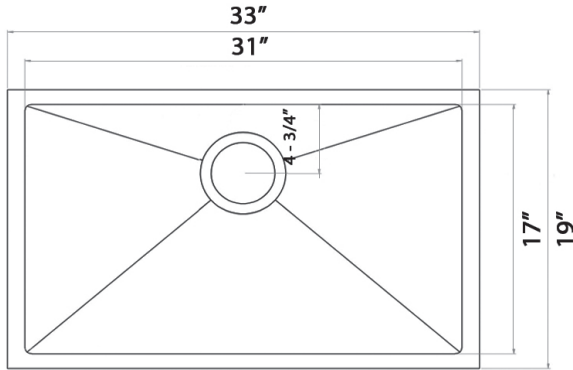

NOMINAL DIMENSIONS

Exterior: 33" (wide) x 19" (front-to-back)
Interior Bowl: 31" (wide) x 17" (front-to-back)
Bowl Depth: 9"
Minimum Cabinet Size: 36" wide
Drain Hole Size: 3½"

Installation Type:
Undermount

Deep Basket
Disposal Flange/Stopper
[RVA1052BL/GG]

Deep Basket Strainer
and Stopper
[RVA1027BL/GG]

Garbage
Disposal Flange
[RVA1041BL/GG]

DIMENSIONS

MINIMUM BASE CABINET: 36"

cUPC certified by IAPMO
to meet US and Canada
plumbing standards.