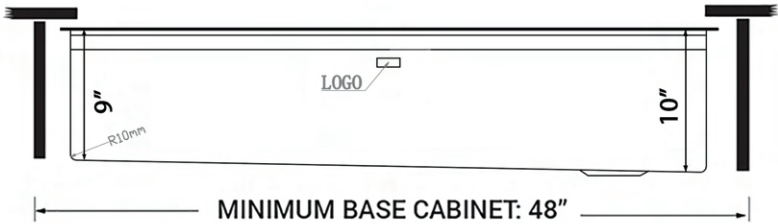

Drain Cover
[RVA1035]

Mounting Clips
[RVA11031]

Cut-out
Template

Rinse Grid
[RVA68333]

NOMINAL DIMENSIONS

Exterior: 45" (wide) x 19" (front-to-back)
Interior Bowl: 43-3/8" (wide) x 14-5/8" (front-to-back)
Bowl Depth: 10"
Minimum Cabinet Size: 48" wide
Drain Hole Size: 3 1/2"

Deep Basket Strainer
and Stopper
[RVA1027ST/BL/GG]

DIMENSIONS

cUPC certified by IAPMO
to meet US and Canada
plumbing standards.

**SCAN TO REGISTER
YOUR WARRANTY**

or visit
ruvati.com/register

RUVATI USA
www.ruvati.com