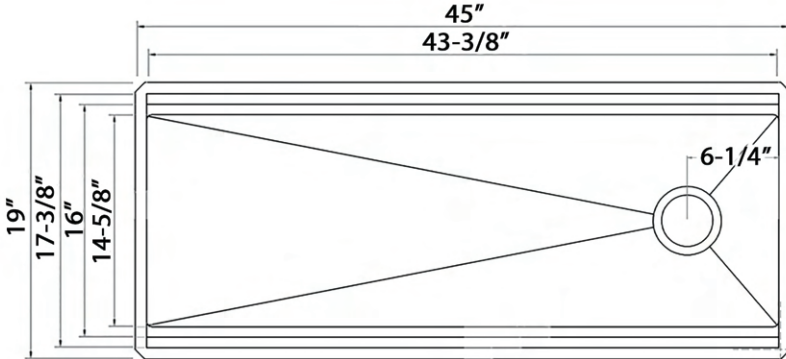

Drain Cover
[RVA1035]

Mounting Clips
[RVA11031]

Cut-out
Template

Rinse Grid
[RVA68333]

NOMINAL DIMENSIONS

Exterior: 45" (wide) x 19" (front-to-back)
Interior Bowl: 43-3/8" (wide) x 14-5/8" (front-to-back)
Bowl Depth: 10"
Minimum Cabinet Size: 48" wide
Drain Hole Size: 3 1/2"

Deep Basket Strainer
and Stopper
[RVA1027ST/BL/GG]

DIMENSIONS

cUPC certified by IAPMO
to meet US and Canada
plumbing standards.

**SCAN TO REGISTER
YOUR WARRANTY**

or visit
ruvati.com/register

RUVATI USA
www.ruvati.com