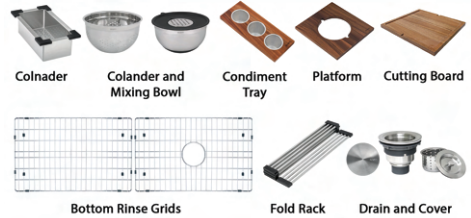

RVH6333

UNDERMOUNT WORKSTATION SINK

RUVATI[®]
SPECIFICATION SHEET

MATERIAL

True 16 Gauge Thickness
Premium T304 Grade Stainless Steel
18/10 Chromium/Nickel Content
Commercial Brushed Finish

FEATURES

- Heavy duty sound guard padding and undercoating
- Slanted bottom with elegant drain grooves for easy draining
- Dual-Tier Ledge for Accessories

Included Inside:

IN THE BOX

Collander
[RVA1310]

Folding Rack
[RVA1395]

Cutting Board
[RVA1233]

Condiment
Serving Tray
[RVA1377]

Mixing Bowl and Platform
[RVA1288]

Basket Strainer
[RVA1025]

Drain Cover
[RVA1035]

Mounting Clips
[RVA11031]

Cut-out
Template

Rinse Grid
[RVA68333]

NOMINAL DIMENSIONS

Exterior: 45" (wide) x 19" (front-to-back)
Interior Bowl: 43-3/8" (wide) x 14-5/8" (front-to-back)
Bowl Depth: 10"
Minimum Cabinet Size: 48" wide
Drain Hole Size: 3 1/2"