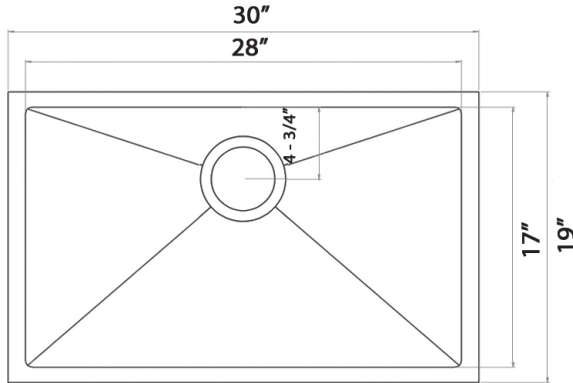

NOMINAL DIMENSIONS

Exterior: 30" (wide) x 19" (front-to-back)
Interior Bowl: 28" (wide) x 17" (front-to-back)
Bowl Depth: 9"
Minimum Cabinet Size: 33" wide
Drain Hole Size: 3½"

Installation Type:
Undermount
Inside Corners:
Rounded
Drain Location:
Rear Center

Deep Basket Strainer
and Stopper
[RVA1027BL/GG]

Garbage
Disposal Flange
[RVA1041BL/GG]

DIMENSIONS

MINIMUM BASE CABINET: 33"

cUPC certified by IAPMO
to meet US and Canada
plumbing standards.

**SCAN TO REGISTER
YOUR WARRANTY**