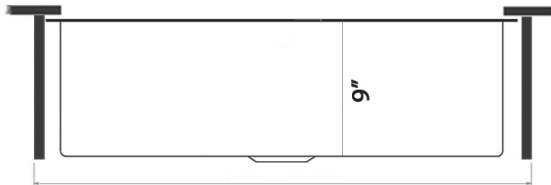

OPTIONAL ACCESSORIES (SOLD SEPARATELY)

DIMENSIONS

MINIMUM BASE CABINET: 33"

cUPC certified by IAPMO
to meet US and Canada
plumbing standards.

**SCAN TO REGISTER
YOUR WARRANTY**

or visit
ruvati.com/register

RUVATI USA
www.ruvati.com

Phone: 1.855.478.8284
Email: support@ruvati.com