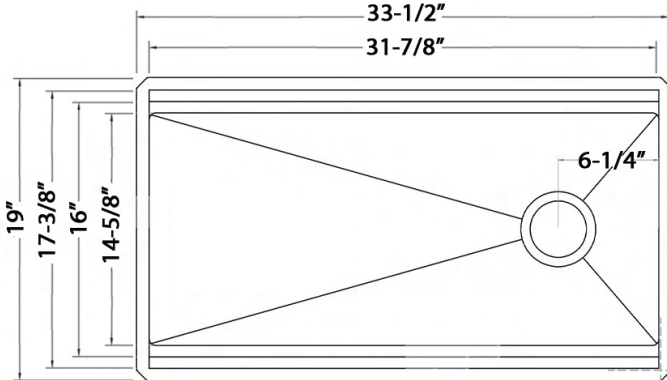

OPTIONAL ACCESSORIES (SOLD SEPARATELY)

DIMENSIONS

cUPC certified by IAPMO
to meet US and Canada
plumbing standards.

**SCAN TO REGISTER
YOUR WARRANTY**

or visit
ruvati.com/register

RUVATI USA
www.ruvati.com

Phone: 1.855.478.8284
Email: support@ruvati.com