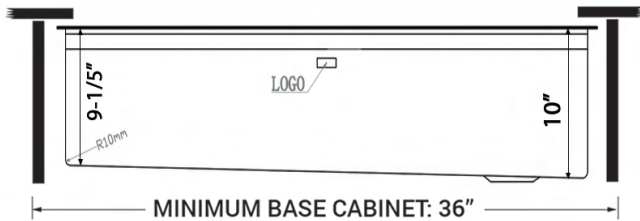

## NOMINAL DIMENSIONS

Exterior: 33½" (wide) x 19" (front-to-back)

Interior Bowl: 31⅞" (wide) x 14⅝" (front-to-back)

Bowl Depth: 10"

Minimum Cabinet Size: 36" wide

Drain Hole Size: 3½"

Installation Type:  
Undermount

## DIMENSIONS

cUPC certified by IAPMO  
to meet US and Canada  
plumbing standards.

**SCAN TO REGISTER  
YOUR WARRANTY**

or visit  
[ruvati.com/register](http://ruvati.com/register)

**RUVATI USA**  
[www.ruvati.com](http://www.ruvati.com)