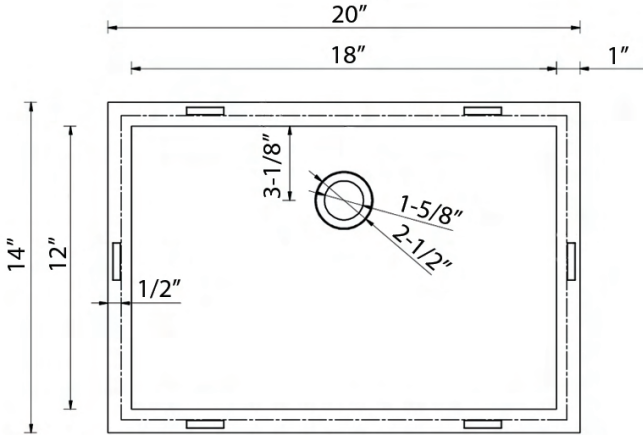

DIMENSIONS

cUPC certified by IAPMO to meet US and Canada plumbing standards.

SCAN TO REGISTER YOUR WARRANTY

or visit ruvati.com/register

RUVATI USA
www.ruvati.com

Phone: 1.855.478.8284
Email: support@ruvati.com