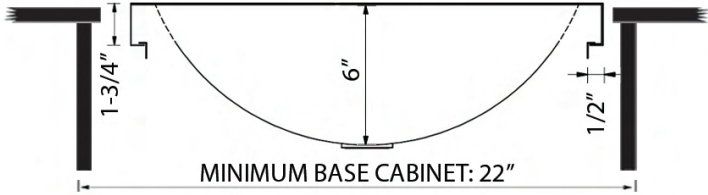

DIMENSIONS

cUPC certified by IAPMO to meet US and Canada plumbing standards.

SCAN TO REGISTER YOUR WARRANTY

or visit ruvati.com/register

RUVATI USA
www.ruvati.com

Phone: 1.855.478.8284
Email: support@ruvati.com