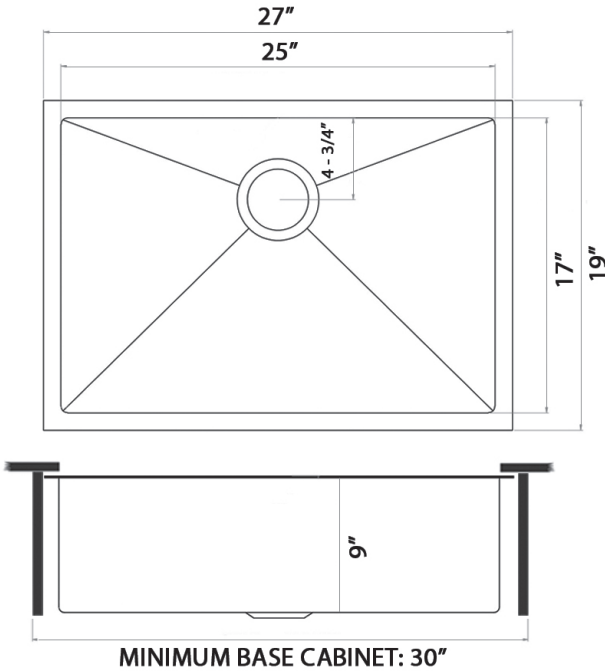

OPTIONAL ACCESSORIES (SOLD SEPARATELY)

DIMENSIONS

cUPC certified by IAPMO
to meet US and Canada
plumbing standards.

**SCAN TO REGISTER
YOUR WARRANTY**

or visit
ruvati.com/register

RUVATI USA
www.ruvati.com

Phone: 1.855.478.8284
Email: support@ruvati.com