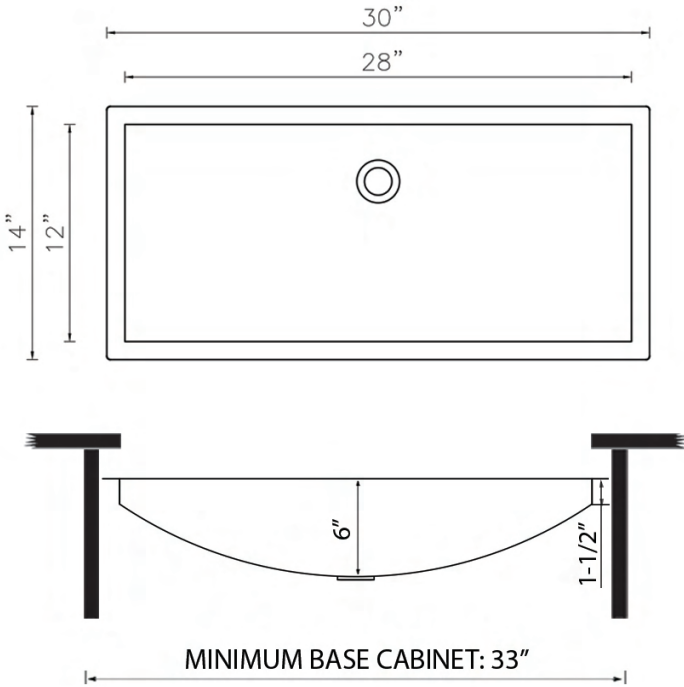

OPTIONAL ACCESSORIES (SOLD SEPARATELY)

DIMENSIONS

cUPC certified by IAPMO
to meet US and Canada
plumbing standards.

**SCAN TO REGISTER
YOUR WARRANTY**

or visit
ruvati.com/register

RUVATI USA
www.ruvati.com

Phone: 1.855.478.8284
Email: support@ruvati.com