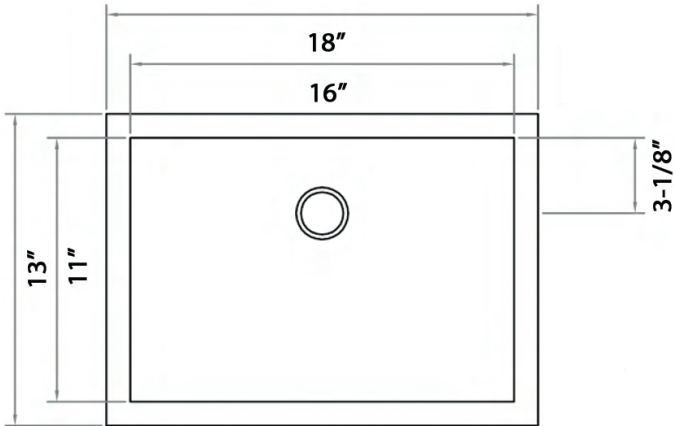

OPTIONAL ACCESSORIES (SOLD SEPARATELY)

DIMENSIONS

cUPC certified by IAPMO
to meet US and Canada
plumbing standards.

**SCAN TO REGISTER
YOUR WARRANTY**

or visit
ruvati.com/register

RUVATI USA
www.ruvati.com

Phone: 1.855.478.8284
Email: support@ruvati.com