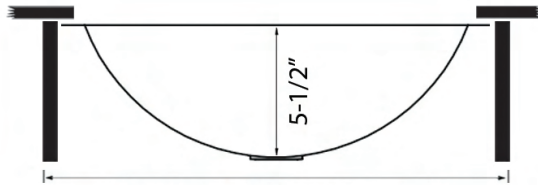

OPTIONAL ACCESSORIES (SOLD SEPARATELY)

DIMENSIONS

cUPC certified by IAPMO
to meet US and Canada
plumbing standards.

**SCAN TO REGISTER
YOUR WARRANTY**

or visit
ruvati.com/register

RUVATI USA
www.ruvati.com

Phone: 1.855.478.8284
Email: support@ruvati.com